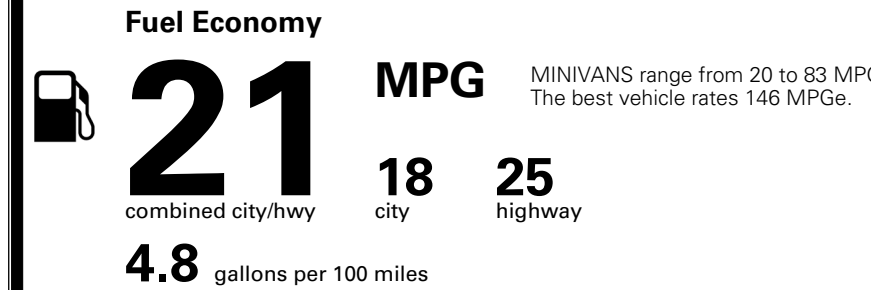

MSRP INCLUDING OPTIONS \$ 47,475.00

INLAND FREIGHT AND HANDLING \$ 1,545.00

TOTAL MANUFACTURER'S SUGGESTED RETAIL PRICE ▶ \$ 49,020.00

TOTAL ADDITIONAL WEIGHT: 13.3

*Additional terms and conditions apply.
 **Kia Connect may be currently unavailable for some Model Year 2022 and newer vehicles sold or purchased in Massachusetts; please see owners.kia.com for more information.
 NOTE: When you purchase this vehicle, Kia America, Inc. collects personal information you provide to the dealership. For information on our collection and use of personal information and your rights, please see our Privacy Policy on www.kia.com.

EPA DOT Fuel Economy and Environment

Gasoline Vehicle

You spend \$3,250 more in fuel costs over 5 years compared to the average new vehicle.

Annual fuel cost \$2,350

Actual results will vary for many reasons, including driving conditions and how you drive and maintain your vehicle. The average new vehicle gets 29 MPG and costs \$8,500 to fuel over 5 years. Cost estimates are based on 15,000 miles per year at \$ 3.30 per gallon. MPGe is miles per gasoline gallon equivalent. Vehicle emissions are a significant cause of climate change and smog.