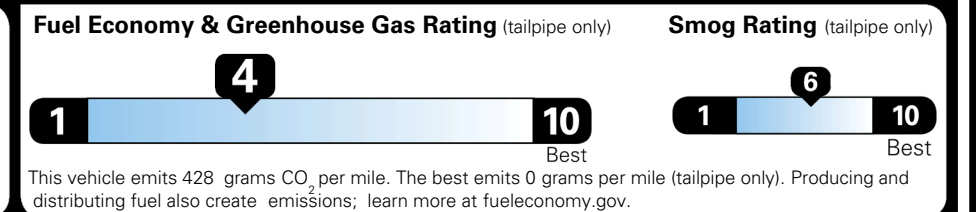

MSRP INCLUDING OPTIONS \$ 47,475.00

INLAND FREIGHT AND HANDLING \$ 1,545.00

TOTAL MANUFACTURER'S SUGGESTED RETAIL PRICE ▶ \$ 49,020.00

TOTAL ADDITIONAL WEIGHT: 13.3

*Additional terms and conditions apply.
 **Kia Connect may be currently unavailable for some Model Year 2022 and newer vehicles sold or purchased in Massachusetts; please see owners.kia.com for more information.
 NOTE: When you purchase this vehicle, Kia America, Inc. collects personal information you provide to the dealership. For information on our collection and use of personal information and your rights, please see our Privacy Policy on www.kia.com.

EPA DOT Fuel Economy and Environment

Gasoline Vehicle

You spend \$3,250 more in fuel costs over 5 years compared to the average new vehicle.

Annual fuel cost \$2,350

Actual results will vary for many reasons, including driving conditions and how you drive and maintain your vehicle. The average new vehicle gets 29 MPG and costs \$8,500 to fuel over 5 years. Cost estimates are based on 15,000 miles per year at \$ 3.30 per gallon. MPGe is miles per gasoline gallon equivalent. Vehicle emissions are a significant cause of climate change and smog.