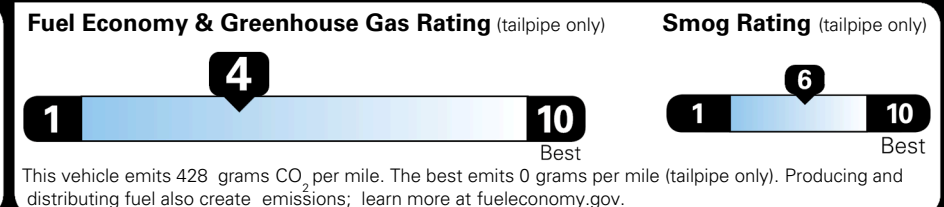

You spend $3,250 more in fuel costs over 5 years compared to the average new vehicle.

Annual fuel cost $2,350