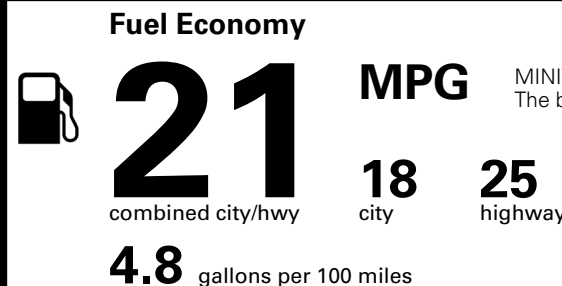

MSRP INCLUDING OPTIONS \$ 48,675.00

INLAND FREIGHT AND HANDLING \$ 1,545.00

TOTAL MANUFACTURER'S SUGGESTED RETAIL PRICE ▶ \$ 50,220.00

TOTAL ADDITIONAL WEIGHT: 19.0

EPA DOT Fuel Economy and Environment

Gasoline Vehicle