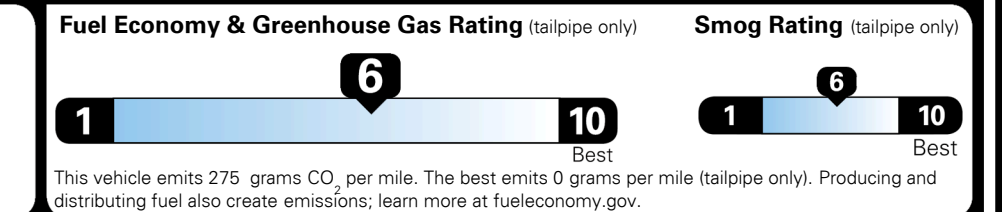

\$495.00
 \$285.00
 \$160.00
 \$80.00

MSRP INCLUDING OPTIONS

\$ 44,210.00

INLAND FREIGHT AND HANDLING

\$ 1,495.00

TOTAL MANUFACTURER'S SUGGESTED RETAIL PRICE ▶

\$ 45,705.00

TOTAL ADDITIONAL WEIGHT: 11.9

EPA DOT Fuel Economy and Environment

Gasoline Vehicle

You save \$750
 in fuel costs over 5 years compared to the average new vehicle.

Annual fuel cost
\$1,550

Actual results will vary for many reasons, including driving conditions and how you drive and maintain your vehicle. The average new vehicle gets 29 MPG and costs \$8,500 to fuel over 5 years. Cost estimates are based on 15,000 miles per year at \$ 3.30 per gallon. MPGe is miles per gasoline gallon equivalent. Vehicle emissions are a significant cause of climate change and smog.