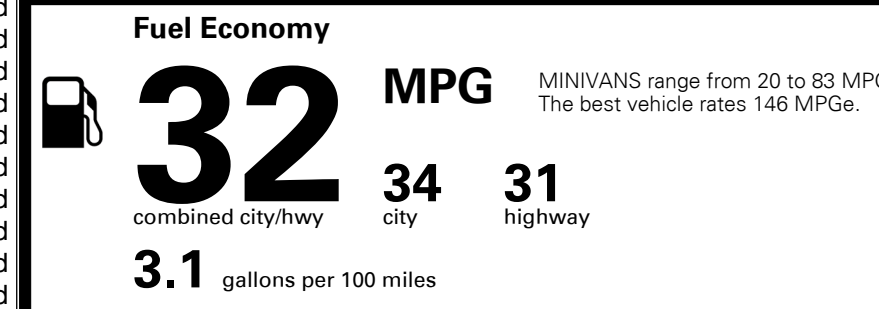

\$495.00
 \$285.00
 \$160.00
 \$80.00

MSRP INCLUDING OPTIONS

\$ 44,210.00

INLAND FREIGHT AND HANDLING

\$ 1,495.00

TOTAL MANUFACTURER'S SUGGESTED RETAIL PRICE ▶

\$ 45,705.00

TOTAL ADDITIONAL WEIGHT: 11.9

EPA DOT Fuel Economy and Environment

Gasoline Vehicle

You save \$750
 in fuel costs over 5 years compared to the average new vehicle.

Annual fuel cost
\$1,550

Actual results will vary for many reasons, including driving conditions and how you drive and maintain your vehicle. The average new vehicle gets 29 MPG and costs \$8,500 to fuel over 5 years. Cost estimates are based on 15,000 miles per year at \$ 3.30 per gallon. MPGe is miles per gasoline gallon equivalent. Vehicle emissions are a significant cause of climate change and smog.