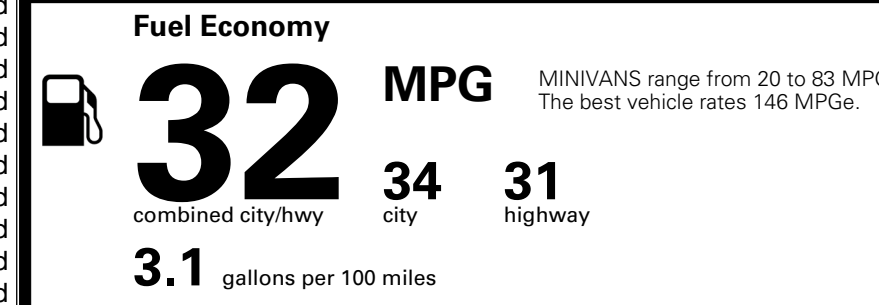

\$495.00
 \$285.00
 \$130.00
 \$75.00

MSRP INCLUDING OPTIONS

\$ 44,575.00

INLAND FREIGHT AND HANDLING

\$ 1,545.00

TOTAL MANUFACTURER'S SUGGESTED RETAIL PRICE ▶

\$ 46,120.00

TOTAL ADDITIONAL WEIGHT: 18.6

EPA DOT Fuel Economy and Environment

Gasoline Vehicle

You save \$750
 in fuel costs over 5 years compared to the average new vehicle.

Annual fuel cost \$1,550

Actual results will vary for many reasons, including driving conditions and how you drive and maintain your vehicle. The average new vehicle gets 29 MPG and costs \$8,500 to fuel over 5 years. Cost estimates are based on 15,000 miles per year at \$ 3.30 per gallon. MPGe is miles per gasoline gallon equivalent. Vehicle emissions are a significant cause of climate change and smog.