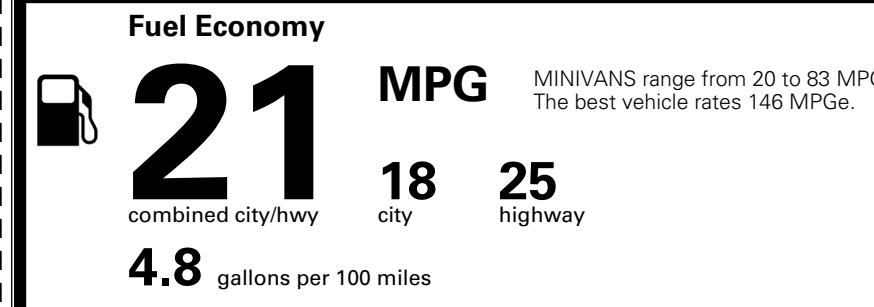

MSRP INCLUDING OPTIONS \$ 42,370.00

INLAND FREIGHT AND HANDLING \$ 1,545.00

TOTAL MANUFACTURER'S SUGGESTED RETAIL PRICE ▶ \$ 43,915.00

TOTAL ADDITIONAL WEIGHT: 11.4

EPA DOT Fuel Economy and Environment

Gasoline Vehicle