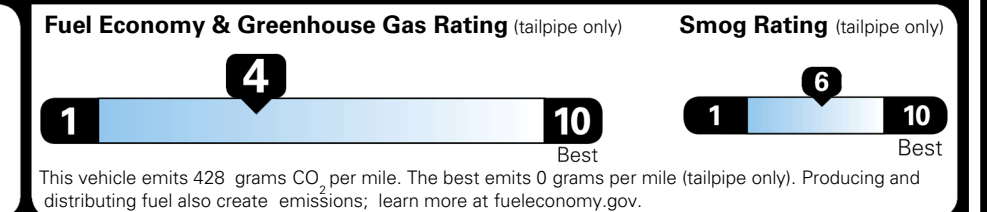

Actual results will vary for many reasons, including driving conditions and how you drive and maintain your vehicle. The average new vehicle gets 29 MPG and costs $8,500 to fuel over 5 years. Cost estimates are based on 15,000 miles per year at $ 3.30 per gallon. MPGe is miles per gasoline gallon equivalent. Vehicle emissions are a significant cause of climate change and smog.

fueleconomy.gov
Calculate personalized estimates and compare vehicles

Smartphone QR Code

GOVERNMENT 5-STAR SAFETY RATINGS

Overall Vehicle Score	Not Rated
Based on the combined rating of frontal, side and rollover. Should ONLY be compared to other vehicles of similar size and weight.	
Frontal	Driver ★ ★ ★ ★ ★
Crash	Passenger ★ ★ ★ ★
Based on the risk of injury in a frontal impact. Should ONLY be compared to other vehicles of similar size and weight.	
Side	Front seat Not Rated
Crash	Rear seat Not Rated
Star ratings based on the risk of injury in a side impact.	
Rollover	★ ★ ★ ★
Star ratings based on the risk of rollover in a single-vehicle crash.	

Star ratings range from 1 to 5 stars (★★★★★) with 5 being the highest.
Source: National Highway Traffic Safety Administration (NHTSA).
www.safercar.gov or 1-888-327-4236

Manufacturer's suggested retail price includes Manufacturer's recommended pre-delivery service. License and title fees, state and local taxes and other dealer installed options and accessories are not included in the manufacturer's suggested retail price.

PARTS CONTENT INFORMATION

FOR VEHICLES IN THIS CAR LINE U.S./CANADIAN PARTS CONTENT: 2 %

MAJOR SOURCES OF FOREIGN PARTS: KOREA: 95%

NOTE: PARTS CONTENT DOES NOT INCLUDE FINAL ASSEMBLY, DISTRIBUTION, OR OTHER NON-PARTS COSTS.

FOR THIS VEHICLE FINAL ASSEMBLY POINT: GWANGMYEONG, KOREA

COUNTRY OF ORIGIN ENGINE (MOTOR): KOREA
TRANSMISSION: KOREA