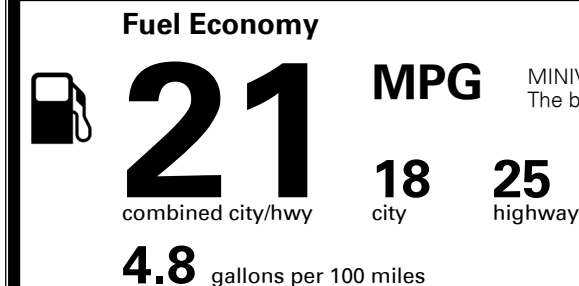

EPA DOT Fuel Economy and Environment

Gasoline Vehicle

MINIVANS range from 20 to 83 MPG. The best vehicle rates 146 MPGe.

You spend
$3,250
more in fuel costs
over 5 years
compared to the
average new vehicle.

Annual fuel cost
$2,350