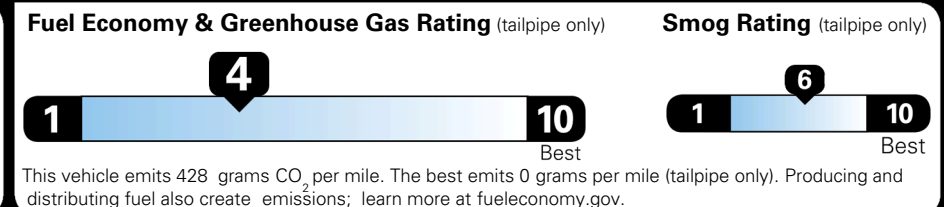

You spend
$3,250
more in fuel costs
over 5 years
compared to the
average new vehicle.

Annual fuel cost
$2,350