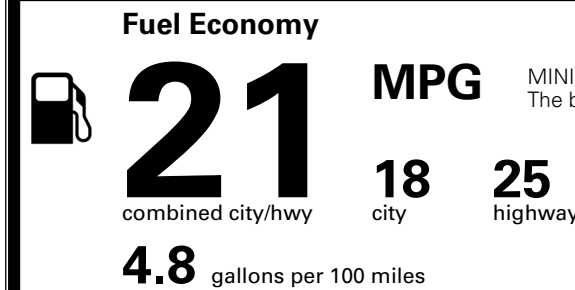

\$495.00
 \$120.00
 \$285.00
 \$160.00

MSRP INCLUDING OPTIONS

\$ 42,650.00

INLAND FREIGHT AND HANDLING

\$ 1,545.00

TOTAL MANUFACTURER'S SUGGESTED RETAIL PRICE ▶

\$ 44,195.00

TOTAL ADDITIONAL WEIGHT: 17.5

EPA DOT Fuel Economy and Environment

Gasoline Vehicle

You spend
\$3,250
 more in fuel costs
 over 5 years
 compared to the
 average new vehicle.

Annual fuel cost
\$2,350

Actual results will vary for many reasons, including driving conditions and how you drive and maintain your vehicle. The average new vehicle gets 29 MPG and costs \$8,500 to fuel over 5 years. Cost estimates are based on 15,000 miles per year at \$ 3.30 per gallon. MPGe is miles per gasoline gallon equivalent. Vehicle emissions are a significant cause of climate change and smog.