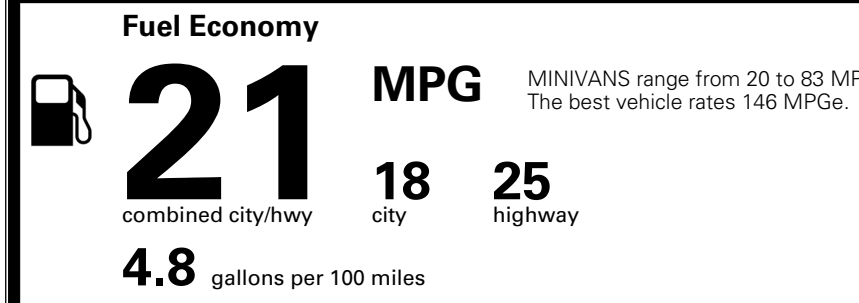

\$120.00
 \$285.00
 \$160.00
 \$75.00
 \$80.00

MSRP INCLUDING OPTIONS

\$ 42,310.00

INLAND FREIGHT AND HANDLING

\$ 1,545.00

TOTAL MANUFACTURER'S SUGGESTED RETAIL PRICE ▶

\$ 43,855.00

TOTAL ADDITIONAL WEIGHT: 22.9

EPA DOT Fuel Economy and Environment

Gasoline Vehicle

You spend \$3,250 more in fuel costs over 5 years compared to the average new vehicle.

Annual fuel cost \$2,350

Actual results will vary for many reasons, including driving conditions and how you drive and maintain your vehicle. The average new vehicle gets 29 MPG and costs \$8,500 to fuel over 5 years. Cost estimates are based on 15,000 miles per year at \$ 3.30 per gallon. MPGe is miles per gasoline gallon equivalent. Vehicle emissions are a significant cause of climate change and smog.