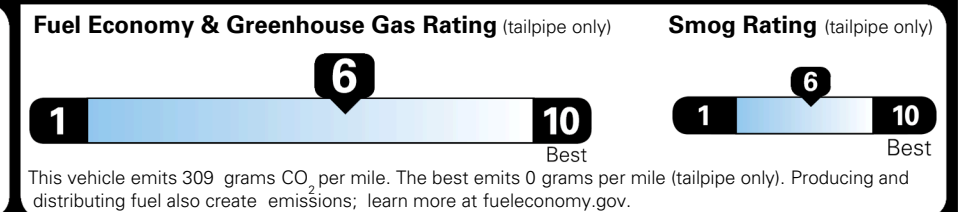

Actual results will vary for many reasons, including driving conditions and how you drive and maintain your vehicle. The average new vehicle gets 29 MPG and costs $8,500 to fuel over 5 years. Cost estimates are based on 15,000 miles per year at $ 3.30 per gallon. MPGe is miles per gasoline gallon equivalent. Vehicle emissions are a significant cause of climate change and smog.

fueleconomy.gov

Calculate personalized estimates and compare vehicles