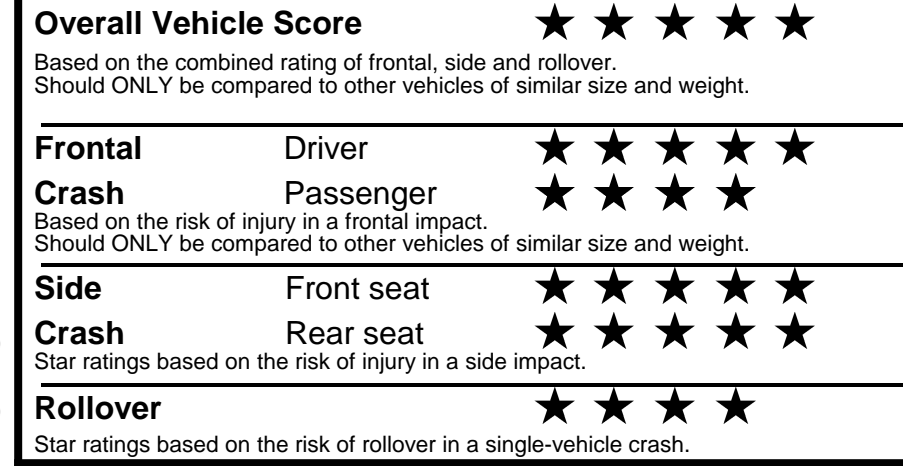

fueleconomy.gov

Calculate personalized estimates and compare vehicles

GOVERNMENT 5-STAR SAFETY RATINGS

Star ratings range from 1 to 5 stars (★★★★★) with 5 being the highest.
 Source: National Highway Traffic Safety Administration (NHTSA).
www.safercar.gov or 1-888-327-4236