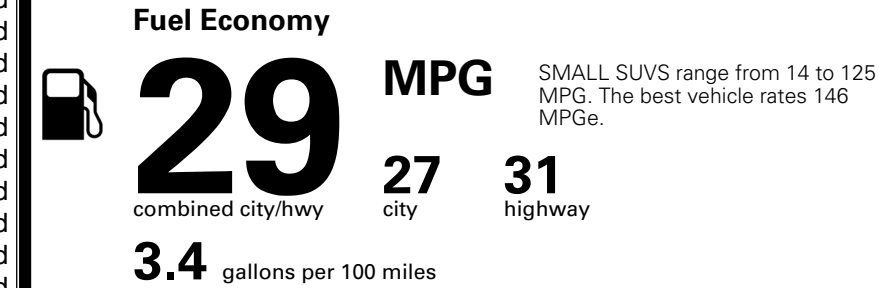

MANUFACTURER'S SUGGESTED RETAIL PRICE ▶

COMPARE EX AWD FEATURES

Added to/in place of standard S AWD features

- Smart Power Liftgate
- 10.25" Instrument Display
- SynTex Seating Material
- Heated Front Seats
- Power Driver's Seat w/ Power Lumbar
- Dual Illuminated Vanity Mirrors
- Wireless Phone Charger
- Cargo Cover
- Parking Distance Warning - Reverse

ADDITIONAL INSTALLED EQUIPMENT:
(In addition to or in place of standard features)
Carpeted Floor Mats
Mud Guards
Roadside Assistance Kit

MSRP INCLUDING OPTIONS

INLAND FREIGHT AND HANDLING

TOTAL MANUFACTURER'S SUGGESTED RETAIL PRICE ▶

TOTAL ADDITIONAL WEIGHT: 11.9

$ 28,690.00

Included
Included
Included
Included
Included
Included
Included
Included
Included

$200.00
$155.00
$75.00

$ 29,120.00

$ 1,495.00

$ 30,615.00

EPA DOT Fuel Economy and Environment

Gasoline Vehicle

You save $0
in fuel costs over 5 years compared to the average new vehicle.

Annual fuel cost $1,700