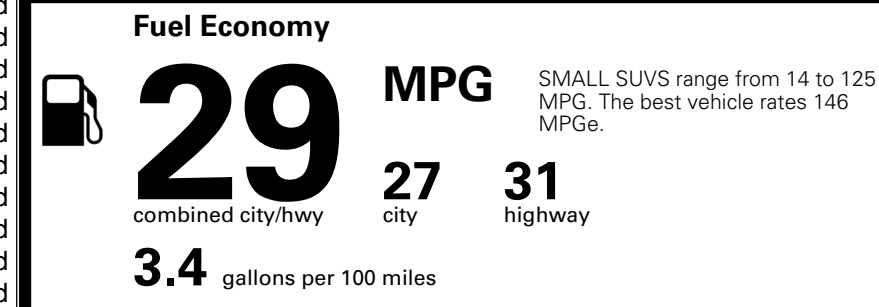

MANUFACTURER'S SUGGESTED RETAIL PRICE ▶

COMPARE EX AWD FEATURES

Added to/in place of standard S AWD features

- Smart Power Liftgate
- 10.25" Instrument Display
- SynTex Seating Material
- Heated Front Seats
- Power Driver's Seat w/ Power Lumbar
- Dual Illuminated Vanity Mirrors
- Wireless Phone Charger
- Cargo Cover
- Parking Distance Warning - Reverse

ADDITIONAL INSTALLED EQUIPMENT: (In addition to or in place of standard features)

Carpeted Floor Mats
Mud Guards
Roadside Assistance Kit

$ 28,690.00

Included
Included
Included
Included
Included
Included
Included
Included
Included

$200.00
$155.00
$75.00

MSRP INCLUDING OPTIONS

$ 29,120.00

INLAND FREIGHT AND HANDLING

$ 1,495.00

TOTAL MANUFACTURER'S SUGGESTED RETAIL PRICE ▶

$ 30,615.00

TOTAL ADDITIONAL WEIGHT: 11.9

EPA DOT Fuel Economy and Environment

Gasoline Vehicle

You save $0
in fuel costs over 5 years compared to the average new vehicle.

Annual fuel cost $1,700