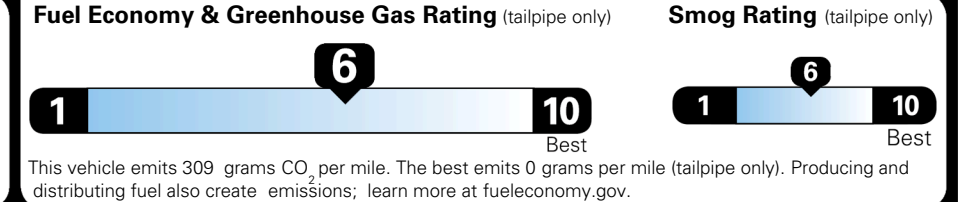

\$200.00
 \$155.00
 \$75.00

MSRP INCLUDING OPTIONS

\$ 29,120.00

INLAND FREIGHT AND HANDLING

\$ 1,495.00

TOTAL MANUFACTURER'S SUGGESTED RETAIL PRICE ▶

\$ 30,615.00

TOTAL ADDITIONAL WEIGHT: 11.9

EPA DOT Fuel Economy and Environment

Gasoline Vehicle

You save \$0
 in fuel costs over 5 years compared to the average new vehicle.

Annual fuel cost \$1,700

Actual results will vary for many reasons, including driving conditions and how you drive and maintain your vehicle. The average new vehicle gets 29 MPG and costs \$8,500 to fuel over 5 years. Cost estimates are based on 15,000 miles per year at \$ 3.30 per gallon. MPGe is miles per gasoline gallon equivalent. Vehicle emissions are a significant cause of climate change and smog.