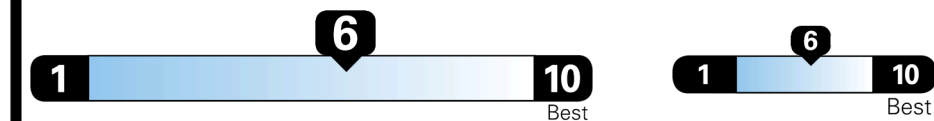

EPA DOT Fuel Economy and Environment

Gasoline Vehicle

You save \$0
 in fuel costs over 5 years compared to the average new vehicle.

Annual fuel cost \$1,700

Fuel Economy & Greenhouse Gas Rating (tailpipe only) Smog Rating (tailpipe only)