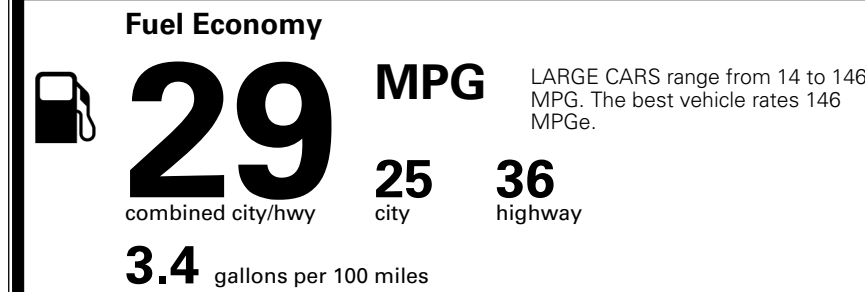

EPA DOT Fuel Economy and Environment

Gasoline Vehicle

You save $0
in fuel costs over 5 years compared to the average new vehicle.

Annual fuel cost $1,700