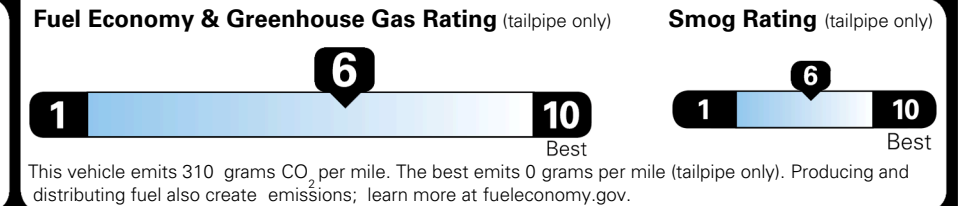

### EPA DOT Fuel Economy and Environment

Gasoline Vehicle

**You save \$0**  
 in fuel costs over 5 years compared to the average new vehicle.

**Annual fuel cost \$1,700**

Actual results will vary for many reasons, including driving conditions and how you drive and maintain your vehicle. The average new vehicle gets 29 MPG and costs \$8,500 to fuel over 5 years. Cost estimates are based on 15,000 miles per year at \$ 3.30 per gallon. MPGe is miles per gasoline gallon equivalent. Vehicle emissions are a significant cause of climate change and smog.