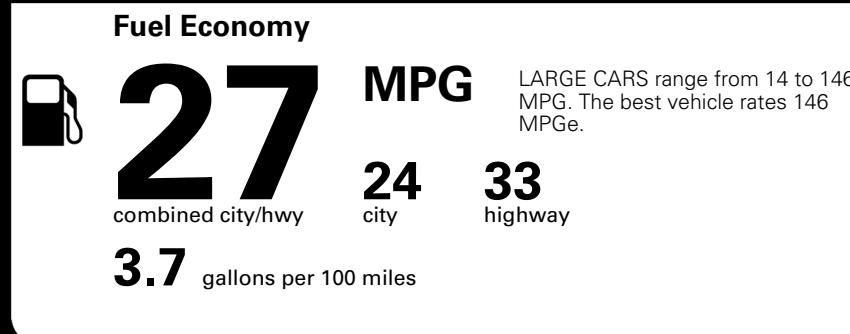

MANUFACTURER'S SUGGESTED RETAIL PRICE ▶

COMPARE GT-LINE AWD FEATURES
Added to/in place of standard GT-Line FWD features
- All-Wheel Drive
- Heated Steering Wheel

ADDITIONAL INSTALLED EQUIPMENT:
(In addition to or in place of standard features)
Wolf Gray Paint
GT-Line Red Interior Color Package
Carpeted Floor Mats
Cargo Net
Roadside Assistance Kit

$ 30,090.00

Included
Included
Included
$495.00
$295.00
$200.00
$60.00
$75.00

MSRP INCLUDING OPTIONS

$ 31,215.00

INLAND FREIGHT AND HANDLING

$ 1,245.00

TOTAL MANUFACTURER'S SUGGESTED RETAIL PRICE ▶

$ 32,460.00

TOTAL ADDITIONAL WEIGHT: 12.5

*Additional terms and conditions apply.
**Kia Connect may be currently unavailable for some Model Year 2022 and newer vehicles sold or purchased in Massachusetts; please see owners.kia.com for more information.
NOTE: When you purchase this vehicle, Kia America, Inc. collects personal information you provide to the dealership. For information on our collection and use of personal information and your rights, please see our Privacy Policy on www.kia.com.

EPA DOT Fuel Economy and Environment

Gasoline Vehicle

You spend $750 more in fuel costs over 5 years
compared to the average new vehicle.

Annual fuel cost $1,850