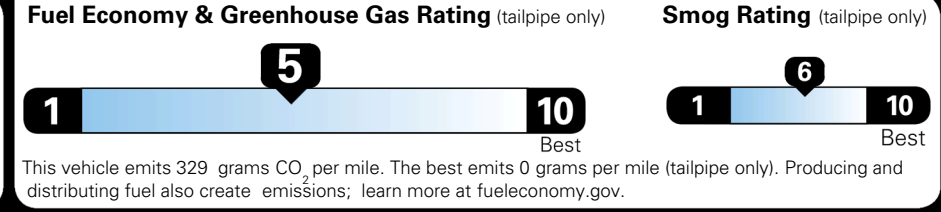

Actual results will vary for many reasons, including driving conditions and how you drive and maintain your vehicle. The average new vehicle gets 29 MPG and costs $8,500 to fuel over 5 years. Cost estimates are based on 15,000 miles per year at $ 3.30 per gallon. MPGe is miles per gasoline gallon equivalent. Vehicle emissions are a significant cause of climate change and smog.

fueleconomy.gov
Calculate personalized estimates and compare vehicles