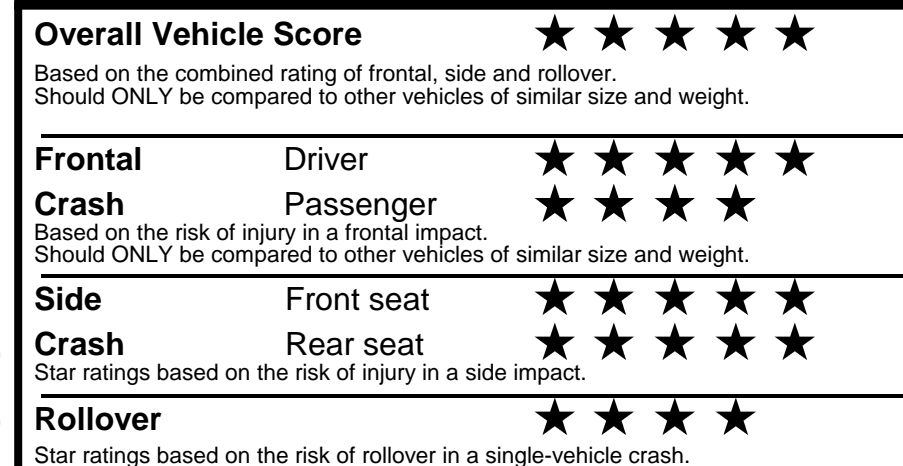

GOVERNMENT 5-STAR SAFETY RATINGS

PARTS CONTENT INFORMATION

FOR VEHICLES IN THIS CAR LINE U.S./CANADIAN PARTS CONTENT: 0 %

MAJOR SOURCES OF FOREIGN PARTS: KOREA: 90%

NOTE: PARTS CONTENT DOES NOT INCLUDE FINAL ASSEMBLY, DISTRIBUTION, OR OTHER NON-PARTS COSTS.

FOR THIS VEHICLE FINAL ASSEMBLY POINT: HWASUNG, KOREA

COUNTRY OF ORIGIN ENGINE (MOTOR): KOREA

TRANSMISSION: KOREA

Star ratings range from 1 to 5 stars (★★★★★) with 5 being the highest.
Source: National Highway Traffic Safety Administration (NHTSA).
www.safercar.gov or 1-888-327-4236

Manufacturer's suggested retail price includes Manufacturer's recommended pre-delivery service. License and title fees, state and local taxes and other dealer installed options and accessories are not included in the manufacturer's suggested retail price.