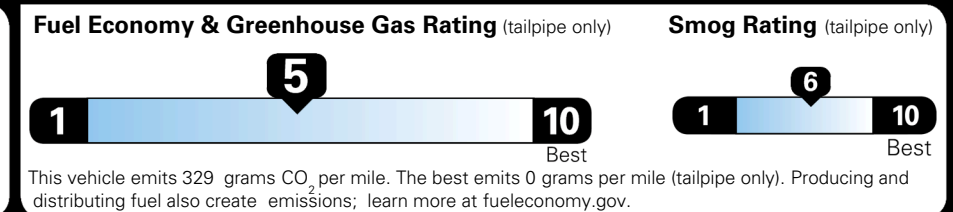

\$ 32,560.00

TOTAL ADDITIONAL WEIGHT: 9.7

EPA DOT Fuel Economy and Environment

Gasoline Vehicle

You spend
\$750
 more in fuel costs
 over 5 years
 compared to the
 average new vehicle.

Annual fuel cost
\$1,850