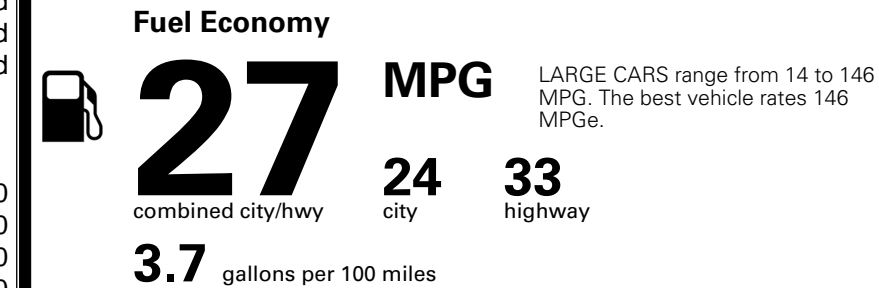

\$ 29,990.00

Included
 Included
 Included

\$695.00
 \$295.00
 \$200.00
 \$45.00
 \$140.00

MSRP INCLUDING OPTIONS

\$ 31,365.00

INLAND FREIGHT AND HANDLING

\$ 1,195.00

TOTAL MANUFACTURER'S SUGGESTED RETAIL PRICE ▶

\$ 32,560.00

TOTAL ADDITIONAL WEIGHT: 9.7

EPA DOT Fuel Economy and Environment

Gasoline Vehicle

You spend
\$750
 more in fuel costs
 over 5 years
 compared to the
 average new vehicle.

Annual fuel cost
\$1,850