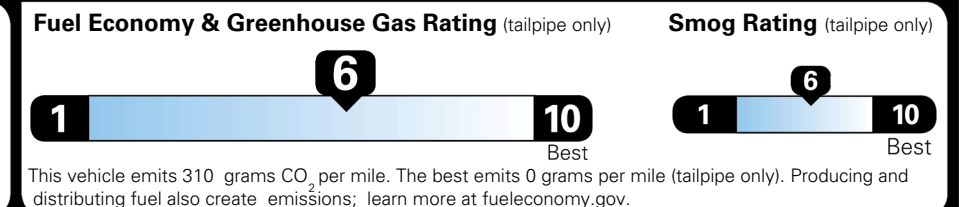

\$495.00
 \$295.00
 \$2,200.00
 \$200.00
 \$60.00
 \$130.00
 \$45.00

MSRP INCLUDING OPTIONS

\$ 31,915.00

INLAND FREIGHT AND HANDLING

\$ 1,245.00

TOTAL MANUFACTURER'S SUGGESTED RETAIL PRICE ▶

\$ 33,160.00

TOTAL ADDITIONAL WEIGHT: 12.4

EPA DOT Fuel Economy and Environment

Gasoline Vehicle

You save \$0
 in fuel costs over 5 years compared to the average new vehicle.

Annual fuel cost \$1,700

Actual results will vary for many reasons, including driving conditions and how you drive and maintain your vehicle. The average new vehicle gets 29 MPG and costs \$8,500 to fuel over 5 years. Cost estimates are based on 15,000 miles per year at \$ 3.30 per gallon. MPGe is miles per gasoline gallon equivalent. Vehicle emissions are a significant cause of climate change and smog.