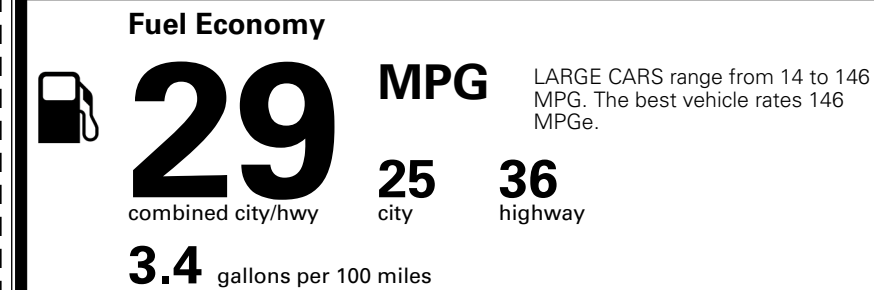

EPA DOT Fuel Economy and Environment

Gasoline Vehicle

You save $0
in fuel costs over 5 years compared to the average new vehicle.

Annual fuel cost $1,700