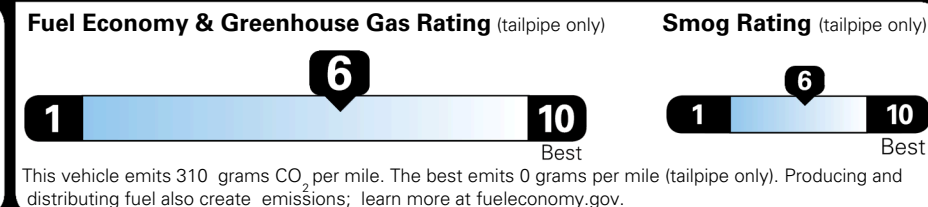

Actual results will vary for many reasons, including driving conditions and how you drive and maintain your vehicle. The average new vehicle gets 29 MPG and costs $8,500 to fuel over 5 years. Cost estimates are based on 15,000 miles per year at $ 3.30 per gallon. MPGe is miles per gasoline gallon equivalent. Vehicle emissions are a significant cause of climate change and smog.

fueleconomy.gov

Calculate personalized estimates and compare vehicles

GOVERNMENT 5-STAR SAFETY RATINGS

Overall Vehicle Score ★ ★ ★ ★ ★

Based on the combined rating of frontal, side and rollover. Should ONLY be compared to other vehicles of similar size and weight.

Frontal Driver ★ ★ ★ ★ ★

Crash Passenger ★ ★ ★ ★ ★

Based on the risk of injury in a frontal impact. Should ONLY be compared to other vehicles of similar size and weight.

Side Front seat ★ ★ ★ ★ ★

Crash Rear seat ★ ★ ★ ★ ★

Star ratings based on the risk of injury in a side impact.

Rollover ★ ★ ★ ★ ★

Star ratings based on the risk of rollover in a single-vehicle crash.

Star ratings range from 1 to 5 stars (★★★★★) with 5 being the highest.

Source: National Highway Traffic Safety Administration (NHTSA).

www.safercar.gov or 1-888-327-4236

Manufacturer's suggested retail price includes Manufacturer's recommended pre-delivery service. License and title fees, state and local taxes and other dealer installed options and accessories are not included in the manufacturer's suggested retail price.

PARTS CONTENT INFORMATION

FOR VEHICLES IN THIS CAR LINE U.S./CANADIAN PARTS CONTENT: 0 %

MAJOR SOURCES OF FOREIGN PARTS: KOREA: 90%

NOTE: PARTS CONTENT DOES NOT INCLUDE FINAL ASSEMBLY, DISTRIBUTION, OR OTHER NON-PARTS COSTS.

FOR THIS VEHICLE FINAL ASSEMBLY POINT: HWASUNG, KOREA

COUNTRY OF ORIGIN

ENGINE (MOTOR): KOREA

TRANSMISSION: KOREA

*Additional terms and conditions apply.

**Kia Connect may be currently unavailable for some Model Year 2022 and newer vehicles sold or purchased in Massachusetts; please see owners.kia.com for more information.

NOTE: When you purchase this vehicle, Kia America, Inc. collects personal information you provide to the dealership. For information on our collection and use of personal information and your rights, please see our Privacy Policy on www.kia.com.