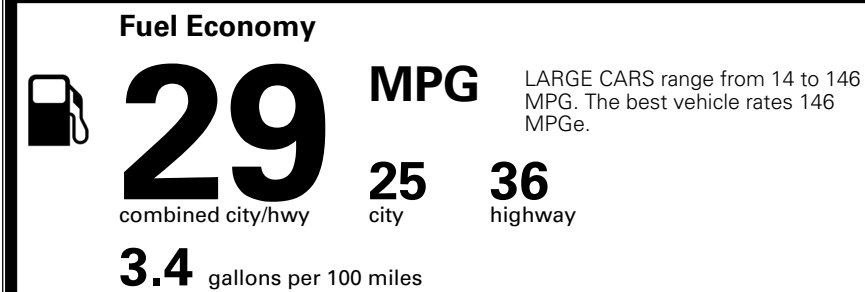

EPA DOT Fuel Economy and Environment

Gasoline Vehicle

You save $0
in fuel costs over 5 years compared to the average new vehicle.

Annual fuel cost $1,700