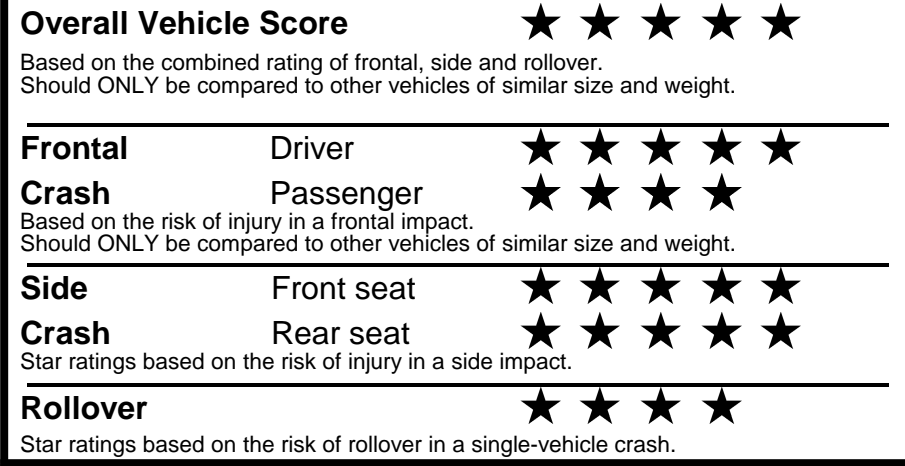

fueleconomy.gov
 Calculate personalized estimates and compare vehicles

GOVERNMENT 5-STAR SAFETY RATINGS

Star ratings range from 1 to 5 stars (★★★★★) with 5 being the highest.
 Source: National Highway Traffic Safety Administration (NHTSA).
www.safercar.gov or 1-888-327-4236