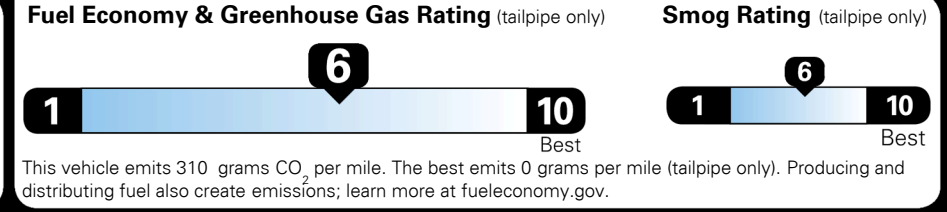

\$ 1,175.00

\$ 30,450.00

EPA DOT Fuel Economy and Environment

Gasoline Vehicle

You save \$0
 in fuel costs over 5 years compared to the average new vehicle.

Annual fuel cost \$1,700

Actual results will vary for many reasons, including driving conditions and how you drive and maintain your vehicle. The average new vehicle gets 29 MPG and costs \$8,500 to fuel over 5 years. Cost estimates are based on 15,000 miles per year at \$ 3.30 per gallon. MPGe is miles per gasoline gallon equivalent. Vehicle emissions are a significant cause of climate change and smog.