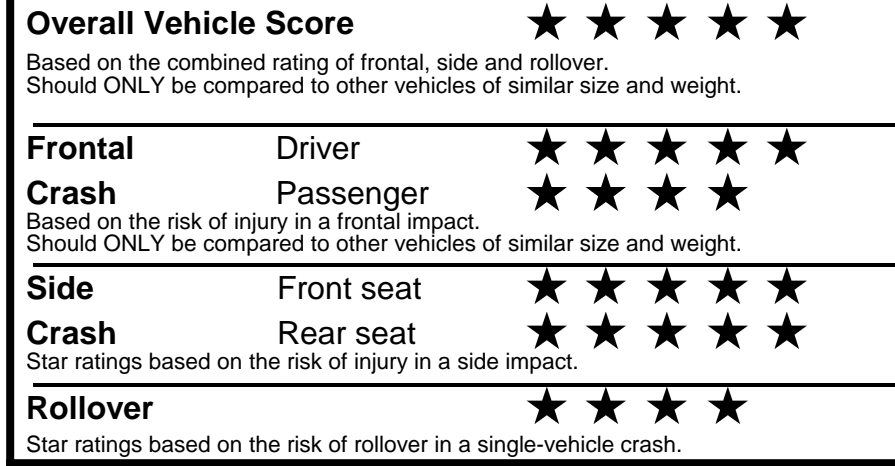

### GOVERNMENT 5-STAR SAFETY RATINGS

Star ratings range from 1 to 5 stars (★★★★★) with 5 being the highest.  
 Source: National Highway Traffic Safety Administration (NHTSA).  
[www.safercar.gov](http://www.safercar.gov) or 1-888-327-4236