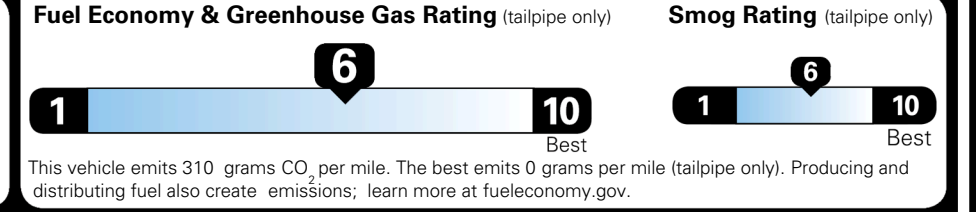

### EPA DOT Fuel Economy and Environment

Gasoline Vehicle

**You save \$0**  
 in fuel costs over 5 years compared to the average new vehicle.

**Annual fuel cost \$1,700**

Actual results will vary for many reasons, including driving conditions and how you drive and maintain your vehicle. The average new vehicle gets 29 MPG and costs \$8,500 to fuel over 5 years. Cost estimates are based on 15,000 miles per year at \$ 3.30 per gallon. MPGe is miles per gasoline gallon equivalent. Vehicle emissions are a significant cause of climate change and smog.