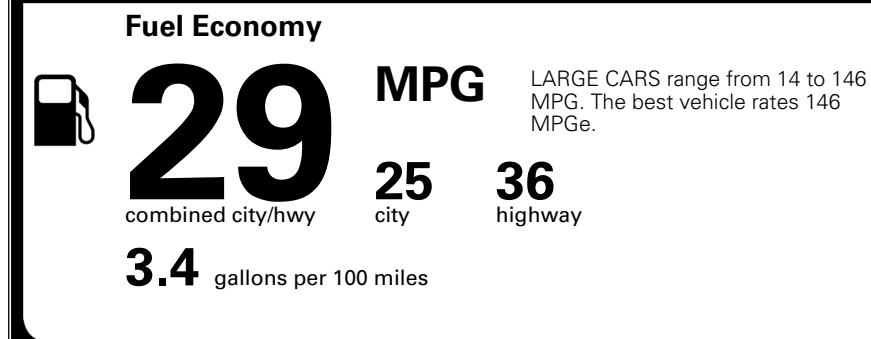

EPA DOT Fuel Economy and Environment

Gasoline Vehicle

You save $0
in fuel costs over 5 years compared to the average new vehicle.

Annual fuel cost $1,700