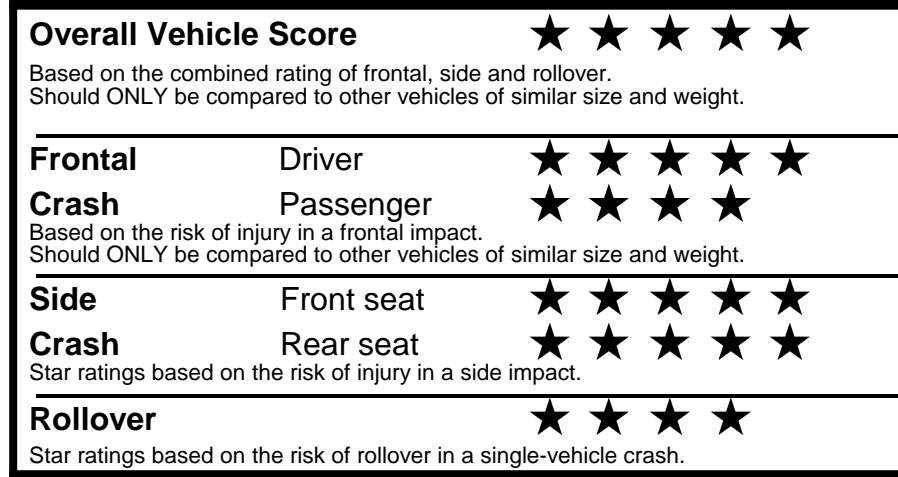

fueleconomy.gov
 Calculate personalized estimates and compare vehicles

GOVERNMENT 5-STAR SAFETY RATINGS

Star ratings range from 1 to 5 stars (★★★★★) with 5 being the highest.
 Source: National Highway Traffic Safety Administration (NHTSA).
www.safercar.gov or 1-888-327-4236