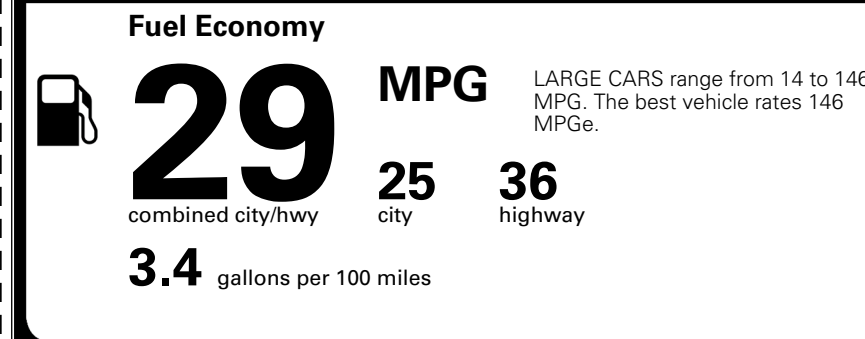

EPA DOT Fuel Economy and Environment

Gasoline Vehicle