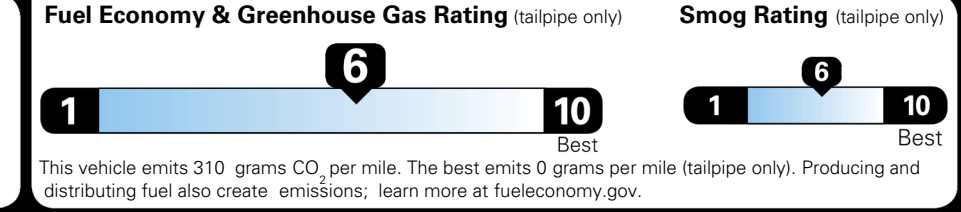

EPA DOT Fuel Economy and Environment

Gasoline Vehicle

You save \$0
 in fuel costs over 5 years compared to the average new vehicle.

Annual fuel cost \$1,700

Actual results will vary for many reasons, including driving conditions and how you drive and maintain your vehicle. The average new vehicle gets 29 MPG and costs \$8,500 to fuel over 5 years. Cost estimates are based on 15,000 miles per year at \$ 3.30 per gallon. MPGe is miles per gasoline gallon equivalent. Vehicle emissions are a significant cause of climate change and smog.