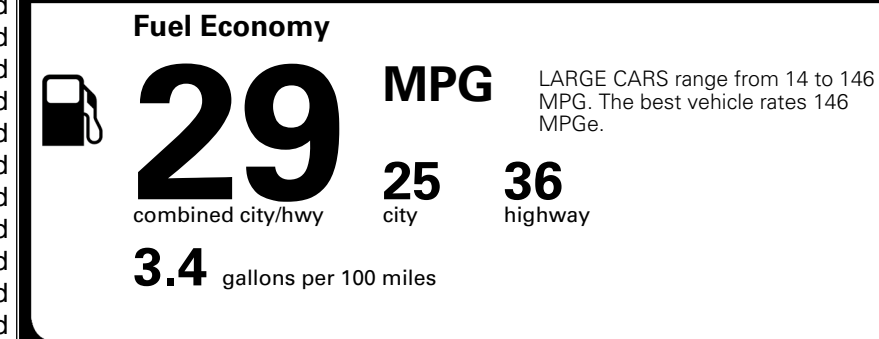

\$495.00
 \$295.00
 \$200.00
 \$140.00
 \$75.00

MSRP INCLUDING OPTIONS

\$ 29,695.00

INLAND FREIGHT AND HANDLING

\$ 1,245.00

TOTAL MANUFACTURER'S SUGGESTED RETAIL PRICE ▶

\$ 30,940.00

TOTAL ADDITIONAL WEIGHT: 13.6

EPA DOT Fuel Economy and Environment

Gasoline Vehicle

You save \$0
 in fuel costs over 5 years compared to the average new vehicle.

Annual fuel cost \$1,700

Actual results will vary for many reasons, including driving conditions and how you drive and maintain your vehicle. The average new vehicle gets 29 MPG and costs \$8,500 to fuel over 5 years. Cost estimates are based on 15,000 miles per year at \$ 3.30 per gallon. MPGe is miles per gasoline gallon equivalent. Vehicle emissions are a significant cause of climate change and smog.