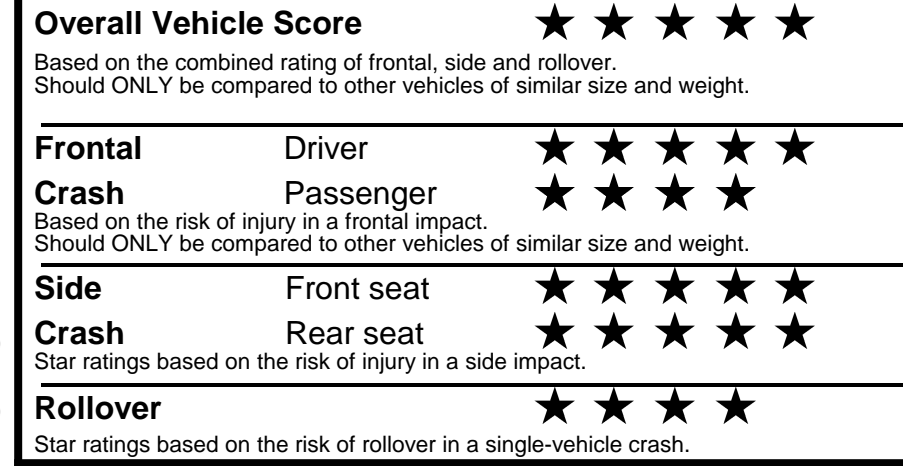

fueleconomy.gov
 Calculate personalized estimates and compare vehicles

GOVERNMENT 5-STAR SAFETY RATINGS

PARTS CONTENT INFORMATION

FOR VEHICLES IN THIS CAR LINE U.S./CANADIAN PARTS CONTENT: 0 %

MAJOR SOURCES OF FOREIGN PARTS: KOREA: 90%