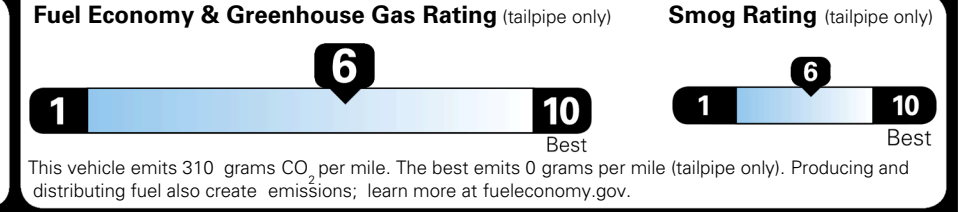

\$495.00
 \$295.00
 \$200.00
 \$140.00
 \$75.00

MSRP INCLUDING OPTIONS

\$ 29,695.00

INLAND FREIGHT AND HANDLING

\$ 1,245.00

TOTAL MANUFACTURER'S SUGGESTED RETAIL PRICE ▶

\$ 30,940.00

TOTAL ADDITIONAL WEIGHT: 13.6

EPA DOT Fuel Economy and Environment

Gasoline Vehicle

You save \$0
 in fuel costs over 5 years compared to the average new vehicle.

Annual fuel cost \$1,700

Actual results will vary for many reasons, including driving conditions and how you drive and maintain your vehicle. The average new vehicle gets 29 MPG and costs \$8,500 to fuel over 5 years. Cost estimates are based on 15,000 miles per year at \$ 3.30 per gallon. MPGe is miles per gasoline gallon equivalent. Vehicle emissions are a significant cause of climate change and smog.