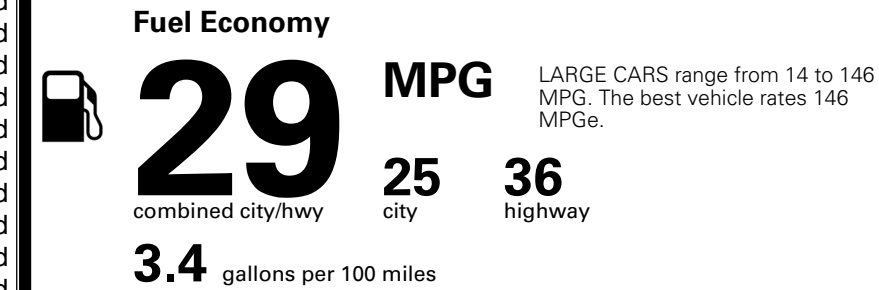

EPA DOT Fuel Economy and Environment

Gasoline Vehicle

You save $0
in fuel costs over 5 years compared to the average new vehicle.

Annual fuel cost $1,700