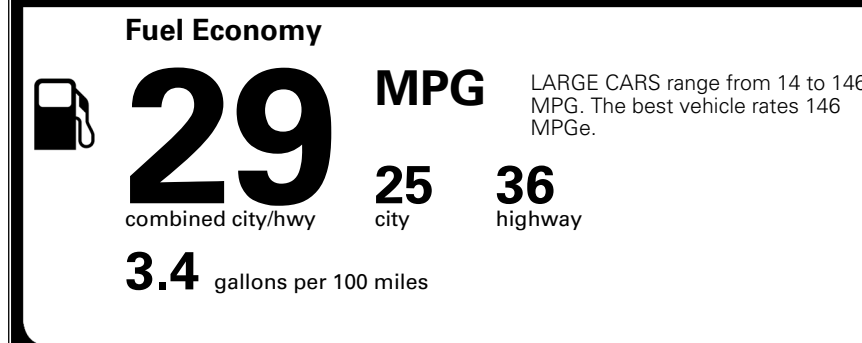

INLAND FREIGHT AND HANDLING

\$ 1,245.00

TOTAL MANUFACTURER'S SUGGESTED RETAIL PRICE ▶

\$ 30,600.00

TOTAL ADDITIONAL WEIGHT: 21.8

EPA DOT Fuel Economy and Environment

Gasoline Vehicle

You save \$0
 in fuel costs over 5 years compared to the average new vehicle.