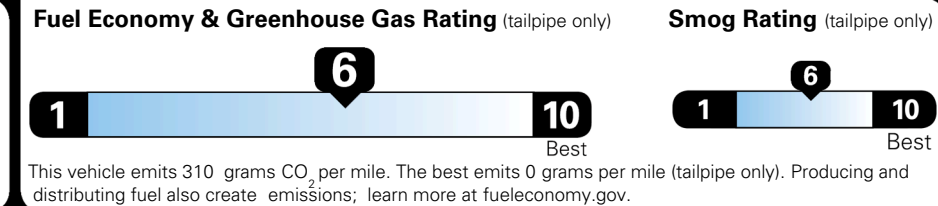

Actual results will vary for many reasons, including driving conditions and how you drive and maintain your vehicle. The average new vehicle gets 29 MPG and costs $8,500 to fuel over 5 years. Cost estimates are based on 15,000 miles per year at $ 3.30 per gallon. MPGe is miles per gasoline gallon equivalent. Vehicle emissions are a significant cause of climate change and smog.

fueleconomy.gov

Calculate personalized estimates and compare vehicles

GOVERNMENT 5-STAR SAFETY RATINGS

Overall Vehicle Score ★★★★★

Based on the combined rating of frontal, side and rollover. Should ONLY be compared to other vehicles of similar size and weight.

Frontal Driver ★★★★★

Crash Passenger ★★★★★

Based on the risk of injury in a frontal impact. Should ONLY be compared to other vehicles of similar size and weight.

Side Front seat ★★★★★

Crash Rear seat ★★★★★

Star ratings based on the risk of injury in a side impact.

Rollover ★★★★★

Star ratings based on the risk of rollover in a single-vehicle crash.

Star ratings range from 1 to 5 stars (★★★★★) with 5 being the highest.

Source: National Highway Traffic Safety Administration (NHTSA).

www.safercar.gov or 1-888-327-4236

Manufacturer's suggested retail price includes Manufacturer's recommended pre-delivery service. License and title fees, state and local taxes and other dealer installed options and accessories are not included in the manufacturer's suggested retail price.

PARTS CONTENT INFORMATION

FOR VEHICLES IN THIS CAR LINE U.S./CANADIAN PARTS CONTENT: 0 %

MAJOR SOURCES OF FOREIGN PARTS: KOREA: 90%

NOTE: PARTS CONTENT DOES NOT INCLUDE FINAL ASSEMBLY, DISTRIBUTION, OR OTHER NON-PARTS COSTS.

FOR THIS VEHICLE FINAL ASSEMBLY POINT: HWASUNG, KOREA

COUNTRY OF ORIGIN

ENGINE (MOTOR): KOREA

TRANSMISSION: KOREA

*Additional terms and conditions apply.

**Kia Connect may be currently unavailable for some Model Year 2022 and newer vehicles sold or purchased in Massachusetts; please see owners.kia.com for more information.

NOTE: When you purchase this vehicle, Kia America, Inc. collects personal information you provide to the dealership. For information on our collection and use of personal information and your rights, please see our Privacy Policy on www.kia.com.