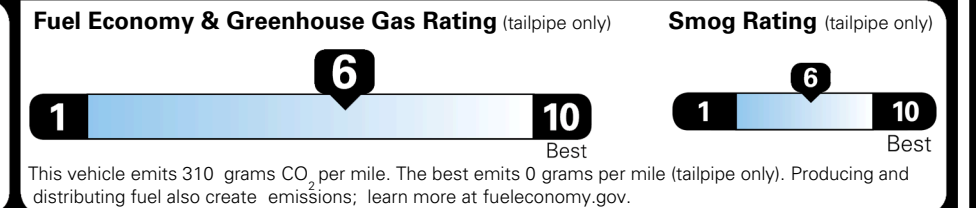

Actual results will vary for many reasons, including driving conditions and how you drive and maintain your vehicle. The average new vehicle gets 29 MPG and costs $8,500 to fuel over 5 years. Cost estimates are based on 15,000 miles per year at $ 3.30 per gallon. MPGe is miles per gasoline gallon equivalent. Vehicle emissions are a significant cause of climate change and smog.

fueleconomy.gov

Calculate personalized estimates and compare vehicles

GOVERNMENT 5-STAR SAFETY RATINGS

PARTS CONTENT INFORMATION

Overall Vehicle Score ★★★★★

Based on the combined rating of frontal, side and rollover. Should ONLY be compared to other vehicles of similar size and weight.

Frontal Driver ★★★★★

Crash Passenger ★★★★★

Based on the risk of injury in a frontal impact. Should ONLY be compared to other vehicles of similar size and weight.

Side Front seat ★★★★★

Crash Rear seat ★★★★★

Star ratings based on the risk of injury in a side impact.

Rollover ★★★★★

Star ratings based on the risk of rollover in a single-vehicle crash.

Star ratings range from 1 to 5 stars (★★★★★) with 5 being the highest.

Source: National Highway Traffic Safety Administration (NHTSA).

www.safercar.gov or 1-888-327-4236

Manufacturer's suggested retail price includes Manufacturer's recommended pre-delivery service. License and title fees, state and local taxes and other dealer installed options and accessories are not included in the manufacturer's suggested retail price.

FOR VEHICLES IN THIS CAR LINE U.S./CANADIAN PARTS CONTENT: 0 %

MAJOR SOURCES OF FOREIGN PARTS: KOREA: 90%

NOTE: PARTS CONTENT DOES NOT INCLUDE FINAL ASSEMBLY, DISTRIBUTION, OR OTHER NON-PARTS COSTS.

FOR THIS VEHICLE FINAL ASSEMBLY POINT: HWASUNG, KOREA

COUNTRY OF ORIGIN ENGINE (MOTOR): KOREA

TRANSMISSION: KOREA