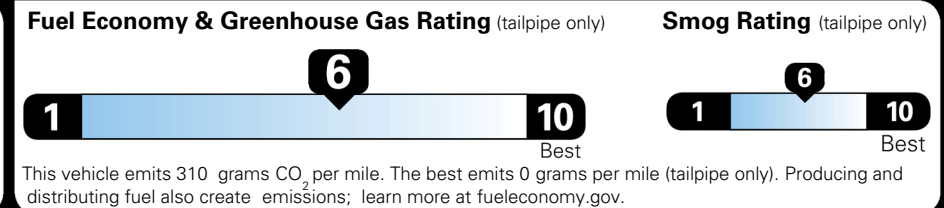

Actual results will vary for many reasons, including driving conditions and how you drive and maintain your vehicle. The average new vehicle gets 29 MPG and costs $8,500 to fuel over 5 years. Cost estimates are based on 15,000 miles per year at $ 3.30 per gallon. MPGe is miles per gasoline gallon equivalent. Vehicle emissions are a significant cause of climate change and smog.

fueleconomy.gov

Calculate personalized estimates and compare vehicles