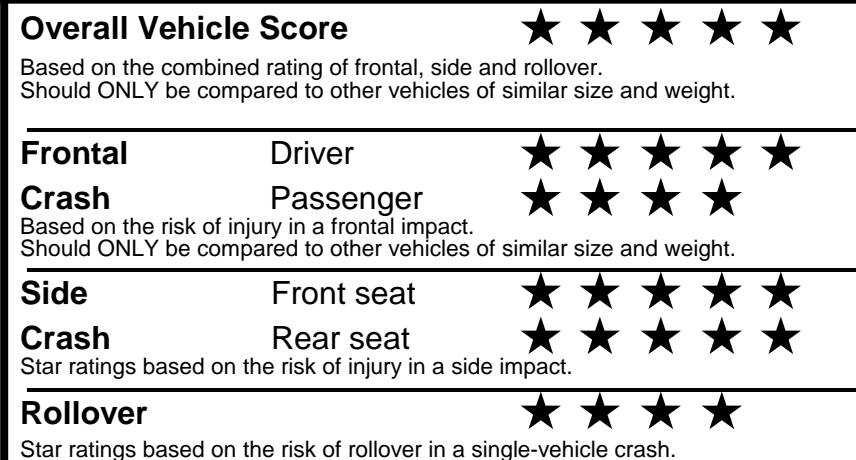

fueleconomy.gov

Calculate personalized estimates and compare vehicles

GOVERNMENT 5-STAR SAFETY RATINGS

Star ratings range from 1 to 5 stars (★★★★★) with 5 being the highest.
 Source: National Highway Traffic Safety Administration (NHTSA).
www.safercar.gov or 1-888-327-4236