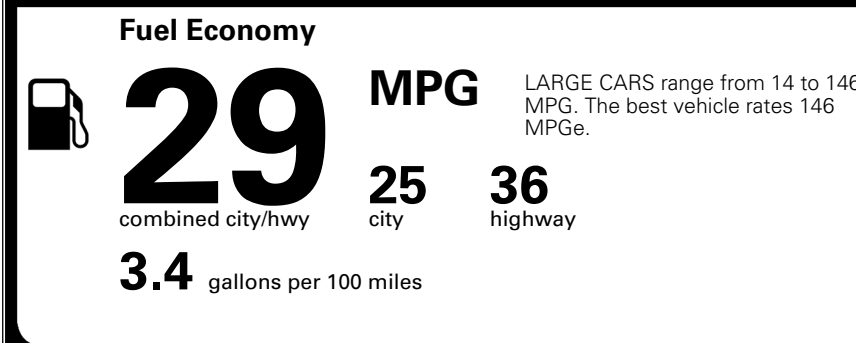

\$2,200.00

\$200.00
 \$45.00

\$ 30,835.00

\$ 1,195.00

\$ 32,030.00

EPA DOT Fuel Economy and Environment

Gasoline Vehicle

You save \$0
 in fuel costs over 5 years compared to the average new vehicle.