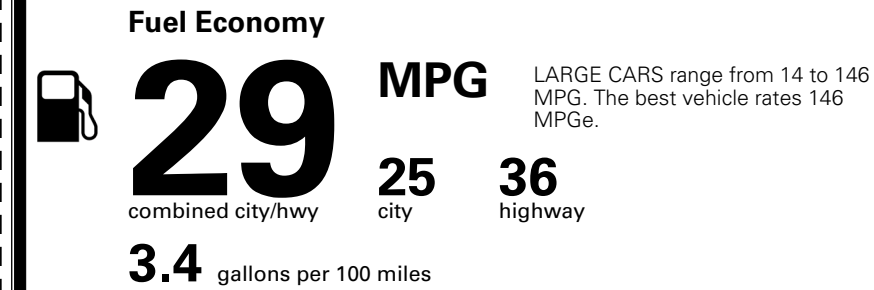

EPA DOT Fuel Economy and Environment

Gasoline Vehicle

You save $0
in fuel costs over 5 years compared to the average new vehicle.

Annual fuel cost $1,700