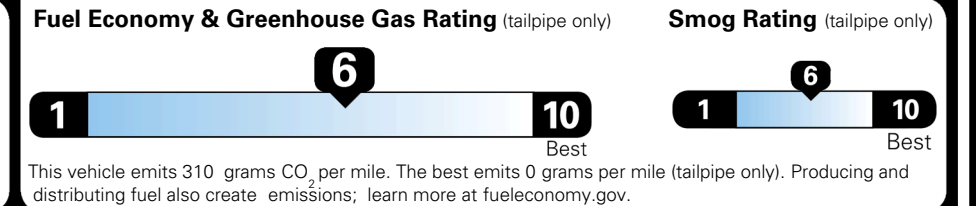

### EPA DOT Fuel Economy and Environment

Gasoline Vehicle

**You save \$0**  
 in fuel costs over 5 years compared to the average new vehicle.

**Annual fuel cost \$1,700**

Actual results will vary for many reasons, including driving conditions and how you drive and maintain your vehicle. The average new vehicle gets 29 MPG and costs \$8,500 to fuel over 5 years. Cost estimates are based on 15,000 miles per year at \$ 3.30 per gallon. MPGe is miles per gasoline gallon equivalent. Vehicle emissions are a significant cause of climate change and smog.