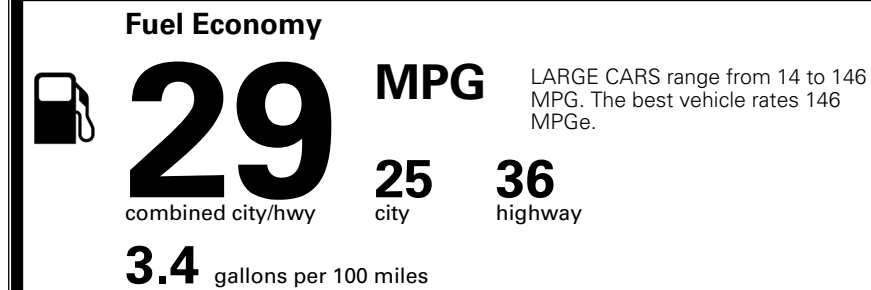

EPA DOT Fuel Economy and Environment

Gasoline Vehicle

You save $0
in fuel costs over 5 years compared to the average new vehicle.

Annual fuel cost $1,700

Fuel Economy & Greenhouse Gas Rating (tailpipe only)

Smog Rating (tailpipe only)

This vehicle emits 310 grams CO₂ per mile. The best emits 0 grams per mile (tailpipe only). Producing and distributing fuel also create emissions; learn more at fueleconomy.gov.

Actual results will vary for many reasons, including driving conditions and how you drive and maintain your vehicle. The average new vehicle gets 29 MPG and costs $8,500 to fuel over 5 years. Cost estimates are based on 15,000 miles per year at $ 3.30 per gallon. MPGe is miles per gasoline gallon equivalent. Vehicle emissions are a significant cause of climate change and smog.

fueleconomy.gov

Calculate personalized estimates and compare vehicles

GOVERNMENT 5-STAR SAFETY RATINGS

Overall Vehicle Score ★★★★★

Based on the combined rating of frontal, side and rollover. Should ONLY be compared to other vehicles of similar size and weight.

Frontal Crash ★★★★★

Driver Passenger

Based on the risk of injury in a frontal impact. Should ONLY be compared to other vehicles of similar size and weight.

Side Crash ★★★★★

Front seat Rear seat

Star ratings based on the risk of injury in a side impact.

Rollover ★★★★★

Star ratings based on the risk of rollover in a single-vehicle crash.

Star ratings range from 1 to 5 stars (★★★★★) with 5 being the highest.

Source: National Highway Traffic Safety Administration (NHTSA).

www.safercar.gov or 1-888-327-4236

Manufacturer's suggested retail price includes Manufacturer's recommended pre-delivery service. License and title fees, state and local taxes and other dealer installed options and accessories are not included in the manufacturer's suggested retail price.

PARTS CONTENT INFORMATION

FOR VEHICLES IN THIS CAR LINE U.S./CANADIAN PARTS CONTENT: 0 %

MAJOR SOURCES OF FOREIGN PARTS: KOREA: 90%

NOTE: PARTS CONTENT DOES NOT INCLUDE FINAL ASSEMBLY, DISTRIBUTION, OR OTHER NON-PARTS COSTS.

FOR THIS VEHICLE FINAL ASSEMBLY POINT: HWASUNG, KOREA

COUNTRY OF ORIGIN

ENGINE (MOTOR): KOREA

TRANSMISSION: KOREA