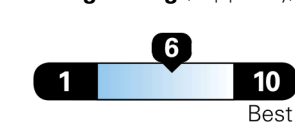

Smog Rating (tailpipe only)

This vehicle emits 310 grams CO₂ per mile. The best emits 0 grams per mile (tailpipe only). Producing and distributing fuel also create emissions; learn more at fueleconomy.gov.

Actual results will vary for many reasons, including driving conditions and how you drive and maintain your vehicle. The average new vehicle gets 29 MPG and costs $8,500 to fuel over 5 years. Cost estimates are based on 15,000 miles per year at $ 3.30 per gallon. MPGe is miles per gasoline gallon equivalent. Vehicle emissions are a significant cause of climate change and smog.

fueleconomy.gov

Calculate personalized estimates and compare vehicles