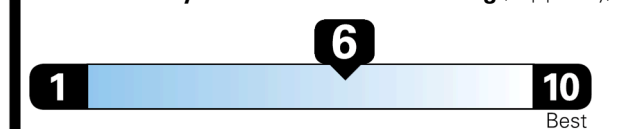

Fuel Economy & Greenhouse Gas Rating (tailpipe only)