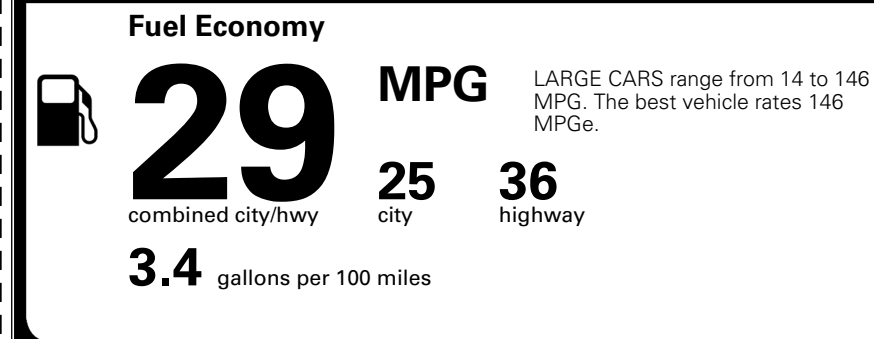

\$495.00
 \$295.00
 \$200.00
 \$60.00
 \$130.00
 \$45.00

\$ 29,715.00

\$ 1,245.00

\$ 30,960.00

EPA DOT Fuel Economy and Environment

Gasoline Vehicle

You save \$0
 in fuel costs over 5 years compared to the average new vehicle.