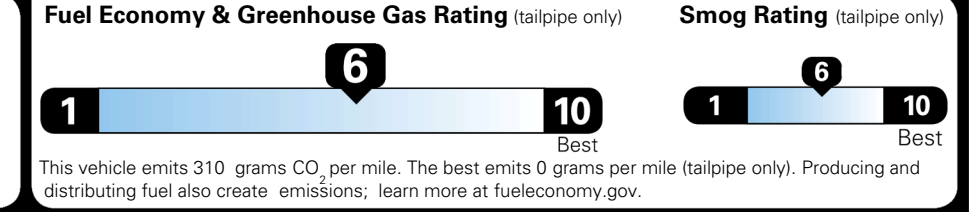

Gasoline Vehicle

You save $0
in fuel costs over 5 years compared to the average new vehicle.

Annual fuel cost $1,700

Actual results will vary for many reasons, including driving conditions and how you drive and maintain your vehicle. The average new vehicle gets 29 MPG and costs $8,500 to fuel over 5 years. Cost estimates are based on 15,000 miles per year at $ 3.30 per gallon. MPGe is miles per gasoline gallon equivalent. Vehicle emissions are a significant cause of climate change and smog.

fueleconomy.gov

Calculate personalized estimates and compare vehicles