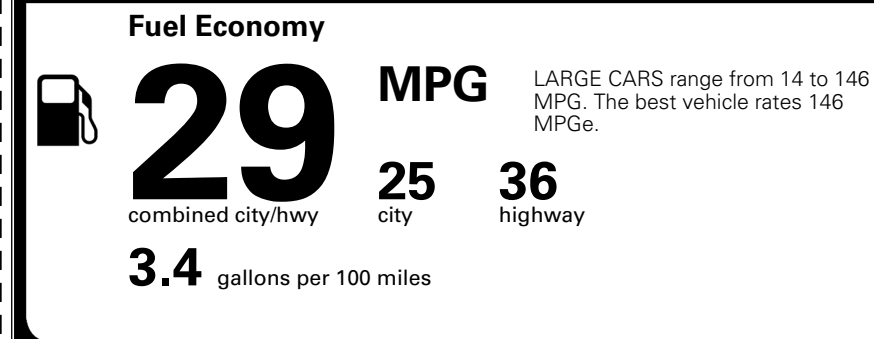

EPA DOT Fuel Economy and Environment

Gasoline Vehicle

You save $0
in fuel costs over 5 years compared to the average new vehicle.

Annual fuel cost $1,700