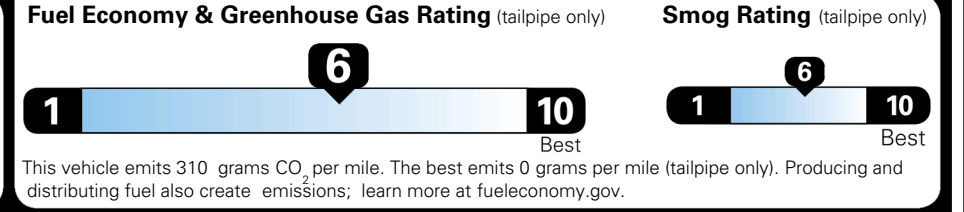

\$ 30,325.00

EPA DOT Fuel Economy and Environment

Gasoline Vehicle

You save \$0
 in fuel costs over 5 years compared to the average new vehicle.

Annual fuel cost \$1,700

Actual results will vary for many reasons, including driving conditions and how you drive and maintain your vehicle. The average new vehicle gets 29 MPG and costs \$8,500 to fuel over 5 years. Cost estimates are based on 15,000 miles per year at \$ 3.30 per gallon. MPGe is miles per gasoline gallon equivalent. Vehicle emissions are a significant cause of climate change and smog.