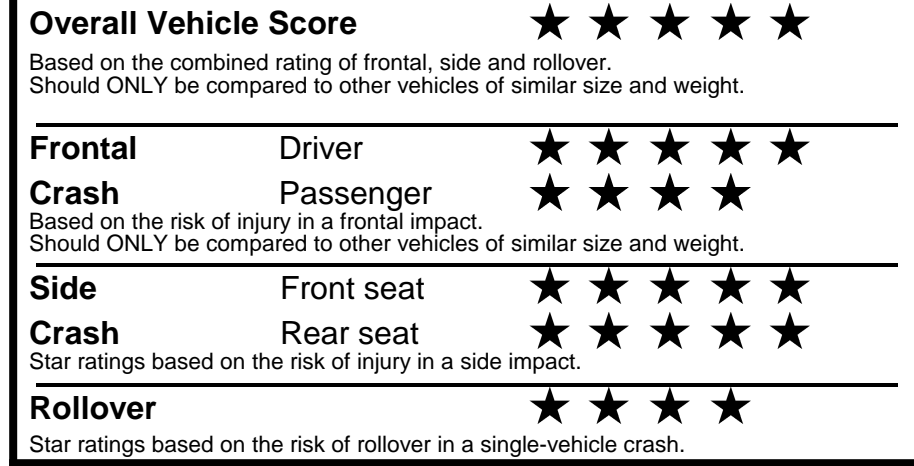

fueleconomy.gov
 Calculate personalized estimates and compare vehicles

Smartphone QR Code

GOVERNMENT 5-STAR SAFETY RATINGS

Star ratings range from 1 to 5 stars (★★★★★) with 5 being the highest.
 Source: National Highway Traffic Safety Administration (NHTSA).
www.safercar.gov or 1-888-327-4236