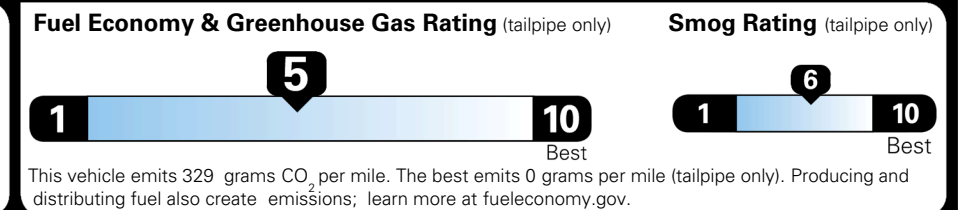

\$ 32,430.00

TOTAL ADDITIONAL WEIGHT: 8.6

EPA DOT Fuel Economy and Environment

Gasoline Vehicle

You spend \$750 more in fuel costs over 5 years compared to the average new vehicle.

Annual fuel cost \$1,850