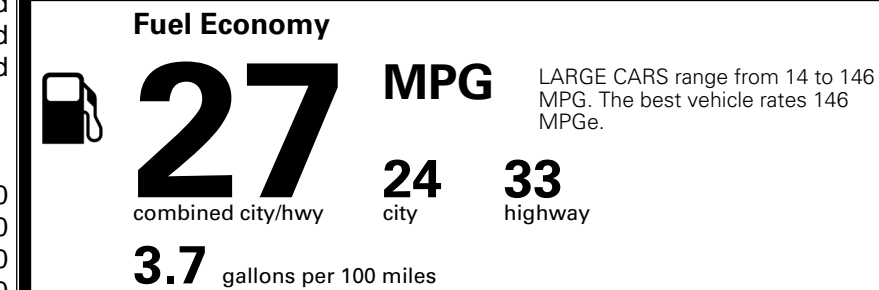

\$ 30,090.00

Included
 Included
 Included

\$495.00
 \$295.00
 \$200.00
 \$60.00
 \$45.00

MSRP INCLUDING OPTIONS

\$ 31,185.00

INLAND FREIGHT AND HANDLING

\$ 1,245.00

TOTAL MANUFACTURER'S SUGGESTED RETAIL PRICE ▶

\$ 32,430.00

TOTAL ADDITIONAL WEIGHT: 8.6

EPA DOT Fuel Economy and Environment

Gasoline Vehicle

You spend \$750 more in fuel costs over 5 years compared to the average new vehicle.

Annual fuel cost \$1,850