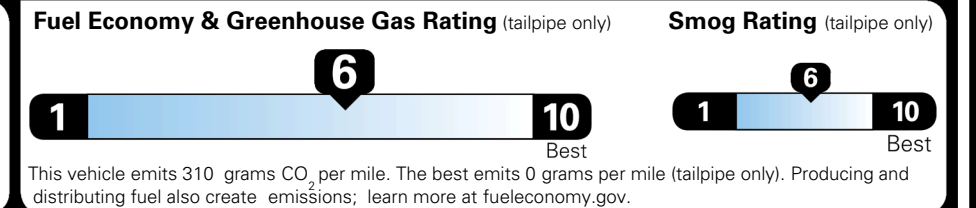

EPA DOT Fuel Economy and Environment

Gasoline Vehicle

You save \$0
 in fuel costs over 5 years compared to the average new vehicle.

Annual fuel cost
\$1,700

Actual results will vary for many reasons, including driving conditions and how you drive and maintain your vehicle. The average new vehicle gets 29 MPG and costs \$8,500 to fuel over 5 years. Cost estimates are based on 15,000 miles per year at \$ 3.30 per gallon. MPGe is miles per gasoline gallon equivalent. Vehicle emissions are a significant cause of climate change and smog.