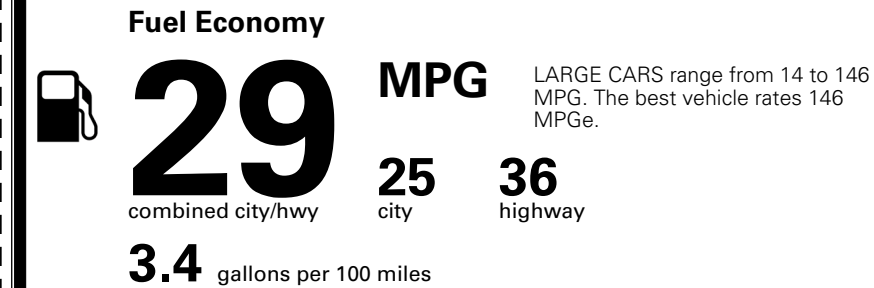

EPA DOT Fuel Economy and Environment

Gasoline Vehicle

You save $0
in fuel costs over 5 years compared to the average new vehicle.

Annual fuel cost
$1,700