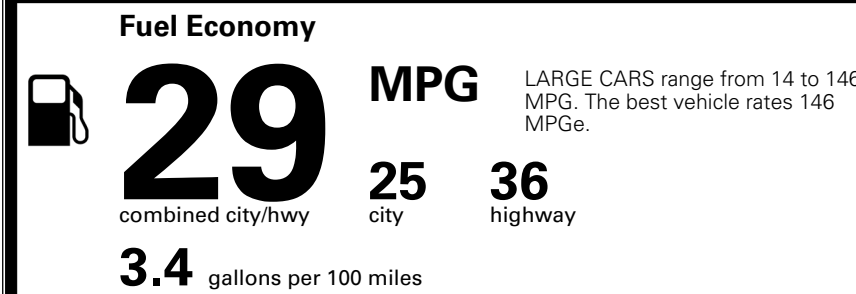

EPA DOT Fuel Economy and Environment

Gasoline Vehicle

You save $0
in fuel costs over 5 years compared to the average new vehicle.

Annual fuel cost $1,700