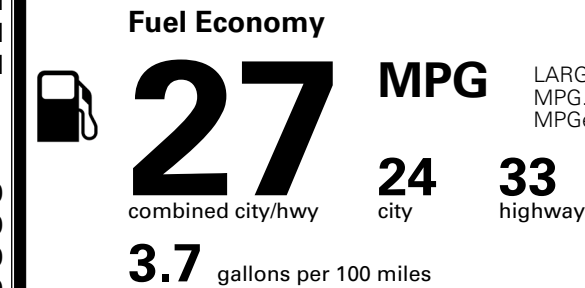

\$ 30,090.00

Included
 Included
 Included

\$495.00
 \$295.00
 \$200.00
 \$60.00
 \$75.00

MSRP INCLUDING OPTIONS

\$ 31,215.00

INLAND FREIGHT AND HANDLING

\$ 1,245.00

TOTAL MANUFACTURER'S SUGGESTED RETAIL PRICE ▶

\$ 32,460.00

TOTAL ADDITIONAL WEIGHT: 12.5

EPA DOT Fuel Economy and Environment

Gasoline Vehicle

You spend **\$750** more in fuel costs over 5 years compared to the average new vehicle.

Annual fuel cost **\$1,850**