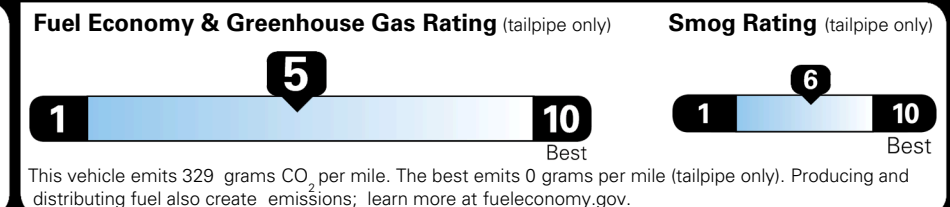

EPA DOT Fuel Economy and Environment

Gasoline Vehicle

You spend \$750 more in fuel costs over 5 years compared to the average new vehicle.

Annual fuel cost \$1,850

Actual results will vary for many reasons, including driving conditions and how you drive and maintain your vehicle. The average new vehicle gets 29 MPG and costs \$8,500 to fuel over 5 years. Cost estimates are based on 15,000 miles per year at \$ 3.30 per gallon. MPGe is miles per gasoline gallon equivalent. Vehicle emissions are a significant cause of climate change and smog.