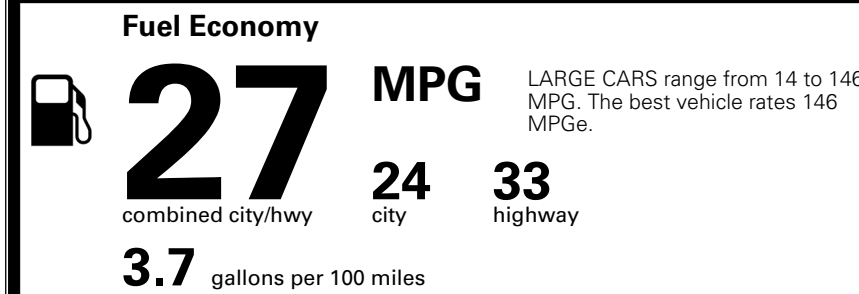

TOTAL MANUFACTURER'S SUGGESTED RETAIL PRICE ▶

\$ 34,300.00

TOTAL ADDITIONAL WEIGHT: 9.8

*Additional terms and conditions apply.
 **Kia Connect may be currently unavailable for some Model Year 2022 and newer vehicles sold or purchased in Massachusetts; please see owners.kia.com for more information.
 NOTE: When you purchase this vehicle, Kia America, Inc. collects personal information you provide to the dealership. For information on our collection and use of personal information and your rights, please see our Privacy Policy on www.kia.com.

EPA DOT Fuel Economy and Environment

Gasoline Vehicle

You spend \$750 more in fuel costs over 5 years compared to the average new vehicle.

Annual fuel cost \$1,850

Actual results will vary for many reasons, including driving conditions and how you drive and maintain your vehicle. The average new vehicle gets 29 MPG and costs \$8,500 to fuel over 5 years. Cost estimates are based on 15,000 miles per year at \$ 3.30 per gallon. MPGe is miles per gasoline gallon equivalent. Vehicle emissions are a significant cause of climate change and smog.