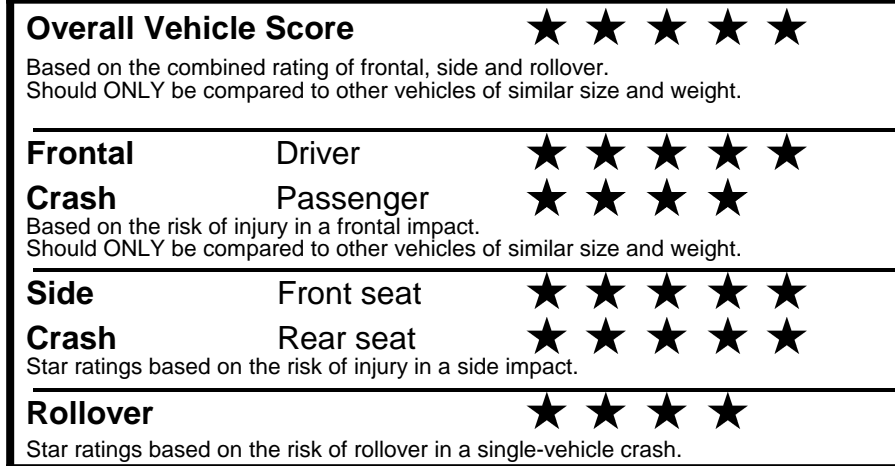

### GOVERNMENT 5-STAR SAFETY RATINGS

Star ratings range from 1 to 5 stars (★★★★★) with 5 being the highest.  
 Source: National Highway Traffic Safety Administration (NHTSA).  
[www.safercar.gov](http://www.safercar.gov) or 1-888-327-4236