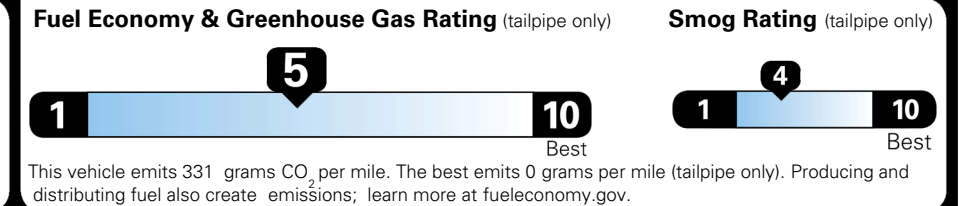

Actual results will vary for many reasons, including driving conditions and how you drive and maintain your vehicle. The average new vehicle gets 29 MPG and costs $8,500 to fuel over 5 years. Cost estimates are based on 15,000 miles per year at $ 3.30 per gallon. MPGe is miles per gasoline gallon equivalent. Vehicle emissions are a significant cause of climate change and smog.

fueleconomy.gov

Calculate personalized estimates and compare vehicles