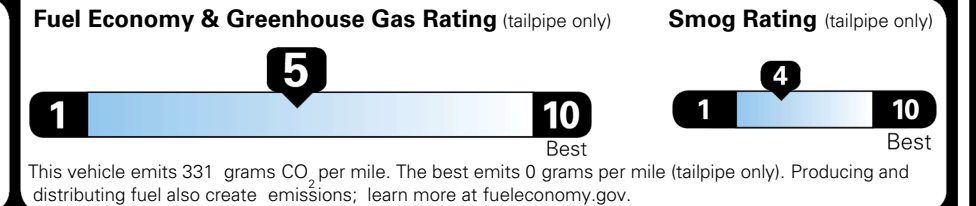

EPA DOT Fuel Economy and Environment

Gasoline Vehicle

You spend \$750 more in fuel costs over 5 years
 compared to the average new vehicle.

Annual fuel cost \$1,850

Actual results will vary for many reasons, including driving conditions and how you drive and maintain your vehicle. The average new vehicle gets 29 MPG and costs \$8,500 to fuel over 5 years. Cost estimates are based on 15,000 miles per year at \$ 3.30 per gallon. MPGe is miles per gasoline gallon equivalent. Vehicle emissions are a significant cause of climate change and smog.