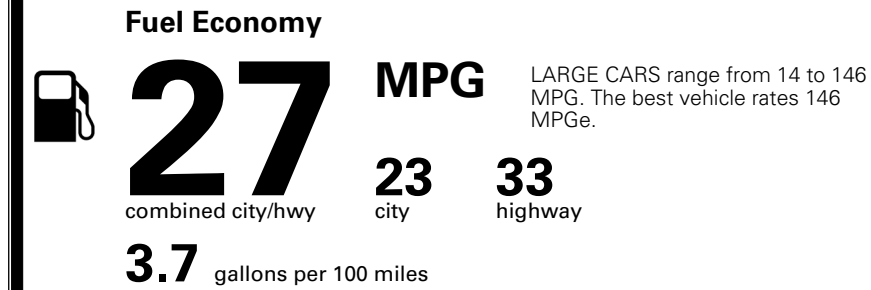

$ 33,590.00

COMPARE GT FWD FEATURES

Added to/in place of standard GT-Line FWD features
- 2.5L Turbo 4-cyl Engine, 290HP, 311 lb-ft torque
- 8-Speed Dual Clutch Transmission
- 19" Gloss Black Finished Alloy Wheels
- Panoramic Sunroof w/ Power Sunshade
- LED Interior Lighting
- GT Sport Design Steering Wheel w/Paddle Shifters
- Rear Air Vents
- Sport-Tuned Suspension & Quad-Tip Exhaust
- GT Brake System w/Neon Calipers

Included
Included
Included
Included
Included
Included
Included
Included
Included

ADDITIONAL INSTALLED EQUIPMENT: (In addition to or in place of standard features)

Wolf Gray Paint
Carpeted Floor Mats
First Aid Kit, Small
Roadside Assistance Kit

$495.00
$200.00
$45.00
$75.00

MSRP INCLUDING OPTIONS

$ 34,405.00

INLAND FREIGHT AND HANDLING

$ 1,245.00

TOTAL MANUFACTURER'S SUGGESTED RETAIL PRICE ▶

$ 35,650.00

TOTAL ADDITIONAL WEIGHT: 12.8

*Additional terms and conditions apply.

**Kia Connect may be currently unavailable for some Model Year 2022 and newer vehicles sold or purchased in Massachusetts; please see owners.kia.com for more information.

NOTE: When you purchase this vehicle, Kia America, Inc. collects personal information you provide to the dealership. For information on our collection and use of personal information and your rights, please see our Privacy Policy on www.kia.com.

EPA DOT Fuel Economy and Environment

Gasoline Vehicle

You spend $750 more in fuel costs over 5 years
compared to the average new vehicle.

Annual fuel cost $1,850