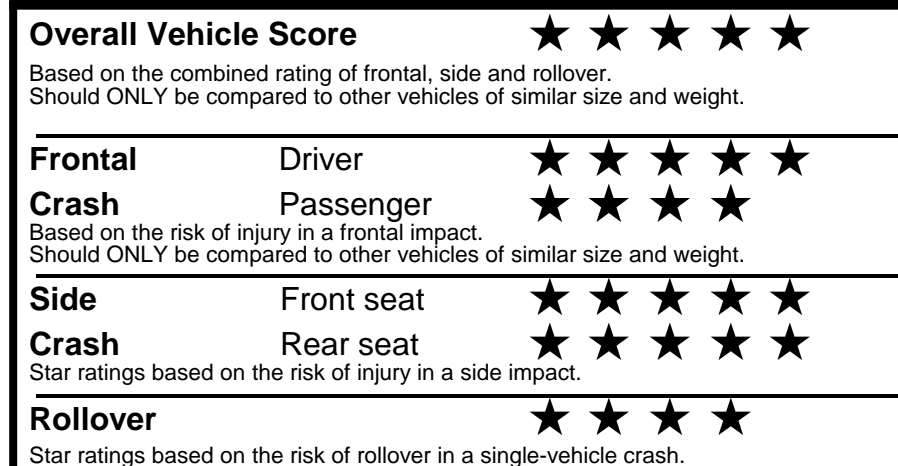

fueleconomy.gov

Calculate personalized estimates and compare vehicles

GOVERNMENT 5-STAR SAFETY RATINGS

Star ratings range from 1 to 5 stars (★★★★★) with 5 being the highest.
 Source: National Highway Traffic Safety Administration (NHTSA).
www.safercar.gov or 1-888-327-4236