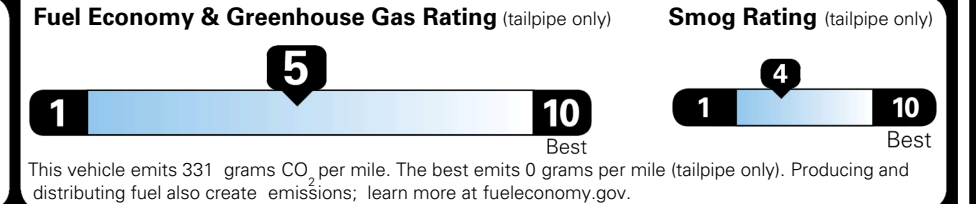

\$ 34,405.00

\$ 1,245.00

\$ 35,650.00

EPA DOT Fuel Economy and Environment

Gasoline Vehicle

You spend \$750 more in fuel costs over 5 years compared to the average new vehicle.

Annual fuel cost \$1,850

Actual results will vary for many reasons, including driving conditions and how you drive and maintain your vehicle. The average new vehicle gets 29 MPG and costs \$8,500 to fuel over 5 years. Cost estimates are based on 15,000 miles per year at \$ 3.30 per gallon. MPGe is miles per gasoline gallon equivalent. Vehicle emissions are a significant cause of climate change and smog.