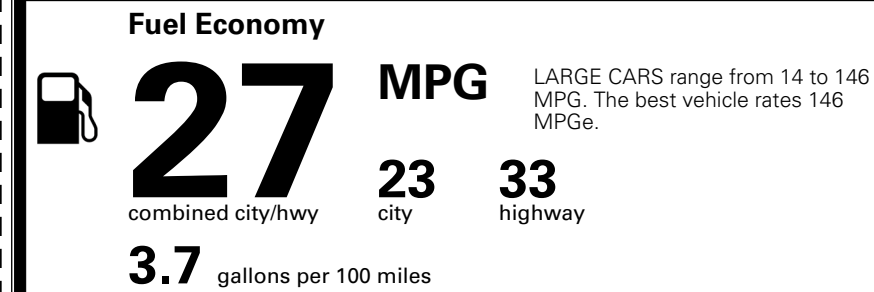

*Additional terms and conditions apply.
**Kia Connect may be currently unavailable for some Model Year 2022 and newer vehicles sold or purchased in Massachusetts; please see owners.kia.com for more information.
NOTE: When you purchase this vehicle, Kia America, Inc. collects personal information you provide to the dealership. For information on our collection and use of personal information and your rights, please see our Privacy Policy on www.kia.com.

MANUFACTURER'S SUGGESTED RETAIL PRICE ▶

COMPARE GT FWD FEATURES

Added to/in place of standard GT-Line FWD features
- 2.5L Turbo 4-cyl Engine, 290HP, 311 lb-ft torque
- 8-Speed Dual Clutch Transmission
- 19" Gloss Black Finished Alloy Wheels
- Panoramic Sunroof w/ Power Sunshade
- LED Interior Lighting
- GT Sport Design Steering Wheel w/Paddle Shifters
- Rear Air Vents
- Sport-Tuned Suspension & Quad-Tip Exhaust
- GT Brake System w/Neon Calipers

ADDITIONAL INSTALLED EQUIPMENT: (In addition to or in place of standard features)

Wolf Gray Paint
Carpeted Floor Mats
First Aid Kit, Small
Roadside Assistance Kit

MSRP INCLUDING OPTIONS

INLAND FREIGHT AND HANDLING

TOTAL MANUFACTURER'S SUGGESTED RETAIL PRICE ▶

TOTAL ADDITIONAL WEIGHT: 12.8

$ 33,590.00

Included
Included
Included
Included
Included
Included
Included
Included
Included

$495.00
$200.00
$45.00
$75.00

$ 34,405.00

$ 1,245.00

$ 35,650.00

EPA DOT Fuel Economy and Environment

Gasoline Vehicle

You spend $750 more in fuel costs over 5 years compared to the average new vehicle.

Annual fuel cost $1,850