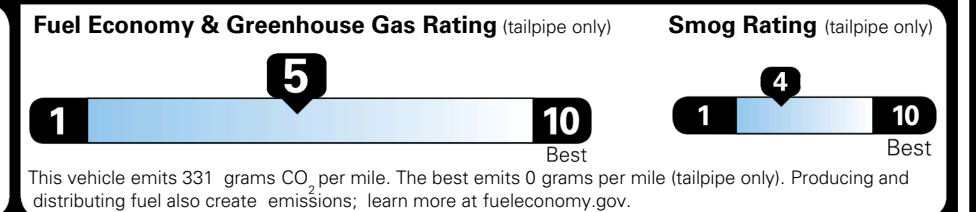

Actual results will vary for many reasons, including driving conditions and how you drive and maintain your vehicle. The average new vehicle gets 29 MPG and costs $8,500 to fuel over 5 years. Cost estimates are based on 15,000 miles per year at $ 3.30 per gallon. MPGe is miles per gasoline gallon equivalent. Vehicle emissions are a significant cause of climate change and smog.

fueleconomy.gov
Calculate personalized estimates and compare vehicles