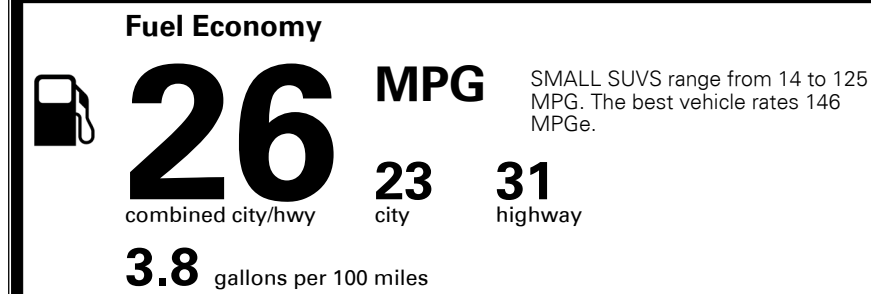

EPA DOT Fuel Economy and Environment

Gasoline Vehicle

You spend $1,000 more in fuel costs over 5 years compared to the average new vehicle.

Annual fuel cost $1,900