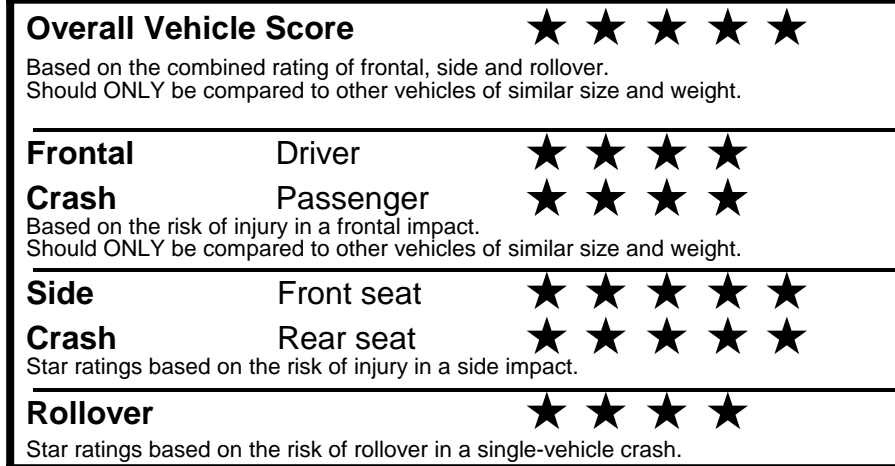

fueleconomy.gov

Calculate personalized estimates and compare vehicles

GOVERNMENT 5-STAR SAFETY RATINGS

Star ratings range from 1 to 5 stars (★★★★★) with 5 being the highest. Source: National Highway Traffic Safety Administration (NHTSA). www.safercar.gov or 1-888-327-4236