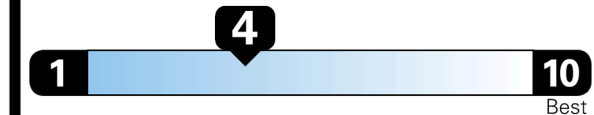

STANDARD SUVs range from 13 to 115 MPG. The best vehicle rates 146 MPGe.

You spend
\$3,500
 more in fuel costs
 over 5 years
 compared to the
 average new vehicle.

Annual fuel cost
\$2,300

Fuel Economy & Greenhouse Gas Rating (tailpipe only)