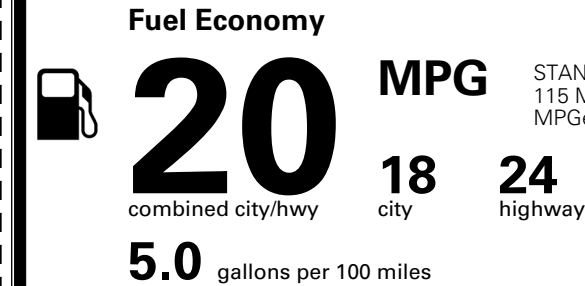

\$ 54,945.00

INLAND FREIGHT AND HANDLING

\$ 1,545.00

TOTAL MANUFACTURER'S SUGGESTED RETAIL PRICE ▶

\$ 56,490.00

TOTAL ADDITIONAL WEIGHT: 11.3

EPA DOT Fuel Economy and Environment

Gasoline Vehicle

STANDARD SUVs range from 13 to 115 MPG. The best vehicle rates 146 MPGe.

You spend
\$3,500
 more in fuel costs
 over 5 years
 compared to the
 average new vehicle.

Annual fuel cost
\$2,300

Fuel Economy & Greenhouse Gas Rating (tailpipe only)