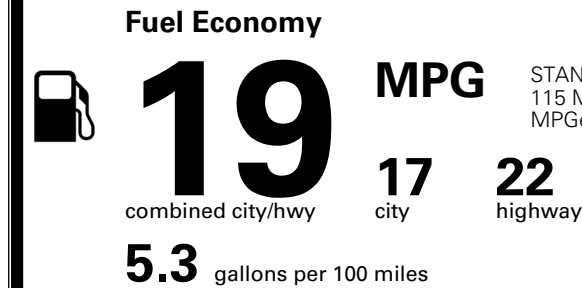

MSRP INCLUDING OPTIONS \$ 59,119.00

INLAND FREIGHT AND HANDLING \$ 1,545.00

TOTAL MANUFACTURER'S SUGGESTED RETAIL PRICE ▶ \$ 60,664.00

TOTAL ADDITIONAL WEIGHT: 73.5

EPA DOT Fuel Economy and Environment

Gasoline Vehicle

STANDARD SUVs range from 13 to 115 MPG. The best vehicle rates 146 MPGe.

You spend \$4,250 more in fuel costs over 5 years compared to the average new vehicle.

Annual fuel cost \$2,450

Fuel Economy & Greenhouse Gas Rating (tailpipe only)