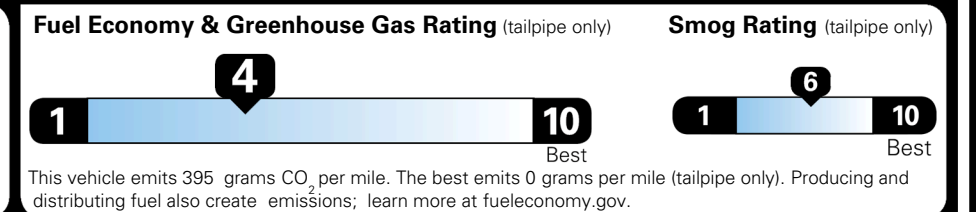

\$625.00
 \$250.00
 \$45.00
 \$145.00

MSRP INCLUDING OPTIONS

\$ 43,155.00

INLAND FREIGHT AND HANDLING

\$ 1,545.00

TOTAL MANUFACTURER'S SUGGESTED RETAIL PRICE ▶

\$ 44,700.00

TOTAL ADDITIONAL WEIGHT: 11.1

EPA DOT Fuel Economy and Environment

Gasoline Vehicle

You spend
\$2,750
 more in fuel costs
 over 5 years
 compared to the
 average new vehicle.

Annual fuel cost
\$2,250

Actual results will vary for many reasons, including driving conditions and how you drive and maintain your vehicle. The average new vehicle gets 29 MPG and costs \$8,500 to fuel over 5 years. Cost estimates are based on 15,000 miles per year at \$ 3.30 per gallon. MPGe is miles per gasoline gallon equivalent. Vehicle emissions are a significant cause of climate change and smog.