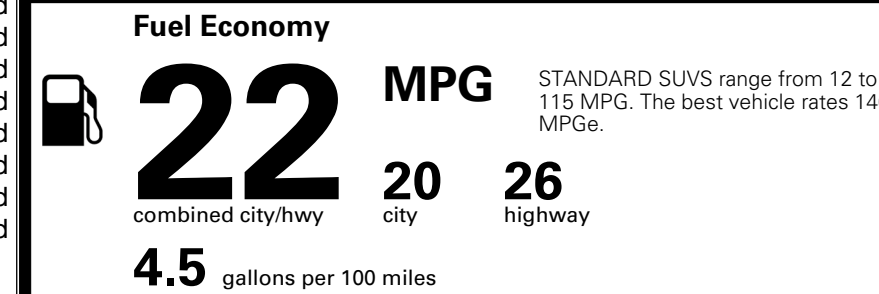

\$625.00
 \$250.00
 \$45.00
 \$145.00

MSRP INCLUDING OPTIONS

\$ 43,155.00

INLAND FREIGHT AND HANDLING

\$ 1,545.00

TOTAL MANUFACTURER'S SUGGESTED RETAIL PRICE ▶

\$ 44,700.00

TOTAL ADDITIONAL WEIGHT: 11.1

EPA DOT Fuel Economy and Environment

Gasoline Vehicle

You spend
\$2,750
 more in fuel costs
 over 5 years
 compared to the
 average new vehicle.

Annual fuel cost
\$2,250

Actual results will vary for many reasons, including driving conditions and how you drive and maintain your vehicle. The average new vehicle gets 29 MPG and costs \$8,500 to fuel over 5 years. Cost estimates are based on 15,000 miles per year at \$ 3.30 per gallon. MPGe is miles per gasoline gallon equivalent. Vehicle emissions are a significant cause of climate change and smog.