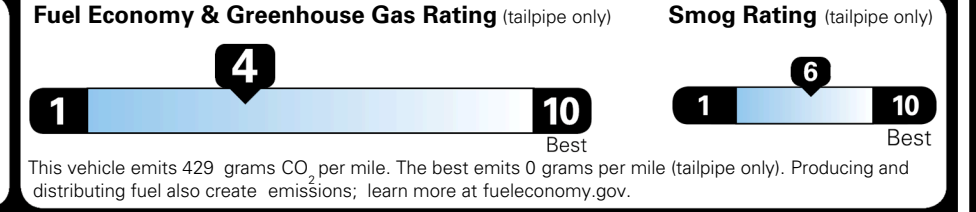

You spend
$4,000
more in fuel costs
over 5 years
compared to the
average new vehicle.

Annual fuel cost
$2,500