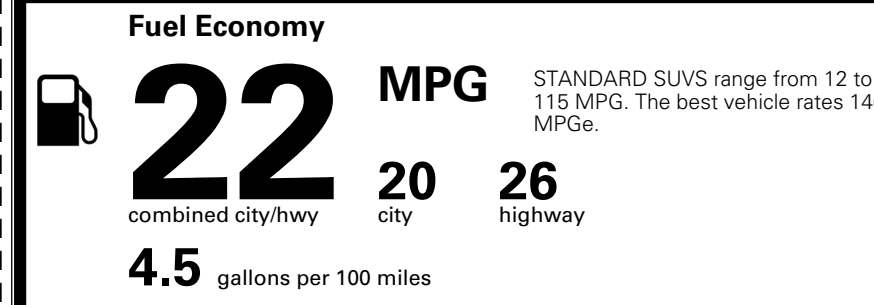

\$250.00
 \$45.00
 \$145.00

MSRP INCLUDING OPTIONS

\$ 44,230.00

INLAND FREIGHT AND HANDLING

\$ 1,545.00

TOTAL MANUFACTURER'S SUGGESTED RETAIL PRICE ▶

\$ 45,775.00

TOTAL ADDITIONAL WEIGHT: 11.1

EPA DOT Fuel Economy and Environment

Gasoline Vehicle

You spend \$2,750
 more in fuel costs over 5 years compared to the average new vehicle.

Annual fuel cost \$2,250

Actual results will vary for many reasons, including driving conditions and how you drive and maintain your vehicle. The average new vehicle gets 29 MPG and costs \$8,500 to fuel over 5 years. Cost estimates are based on 15,000 miles per year at \$ 3.30 per gallon. MPGe is miles per gasoline gallon equivalent. Vehicle emissions are a significant cause of climate change and smog.