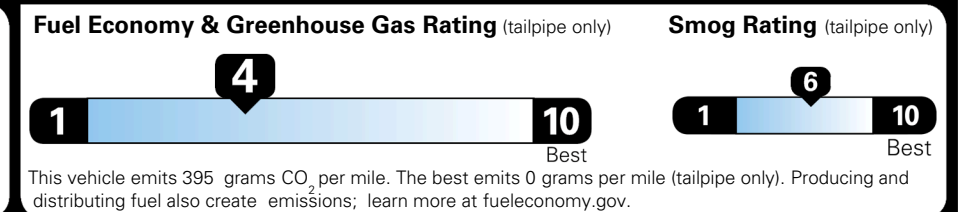

Actual results will vary for many reasons, including driving conditions and how you drive and maintain your vehicle. The average new vehicle gets 29 MPG and costs $8,500 to fuel over 5 years. Cost estimates are based on 15,000 miles per year at $ 3.30 per gallon. MPGe is miles per gasoline gallon equivalent. Vehicle emissions are a significant cause of climate change and smog.

fueleconomy.gov

Calculate personalized estimates and compare vehicles

GOVERNMENT 5-STAR SAFETY RATINGS

Overall Vehicle Score	Not Rated	
Based on the combined rating of frontal, side and rollover. Should ONLY be compared to other vehicles of similar size and weight.		
Frontal	Driver	Not Rated
Crash	Passenger	Not Rated
Based on the risk of injury in a frontal impact. Should ONLY be compared to other vehicles of similar size and weight.		
Side	Front seat	Not Rated
Crash	Rear seat	Not Rated
Star ratings based on the risk of injury in a side impact.		
Rollover	Not Rated	
Star ratings based on the risk of rollover in a single-vehicle crash.		

Star ratings range from 1 to 5 stars (★★★★★) with 5 being the highest.
Source: National Highway Traffic Safety Administration (NHTSA).
www.safercar.gov or 1-888-327-4236

Manufacturer's suggested retail price includes Manufacturer's recommended pre-delivery service. License and title fees, state and local taxes and other dealer installed options and accessories are not included in the manufacturer's suggested retail price.

PARTS CONTENT INFORMATION

FOR VEHICLES IN THIS CAR LINE U.S./CANADIAN PARTS CONTENT: 50 %

MAJOR SOURCES OF FOREIGN PARTS: KOREA: 35%

NOTE: PARTS CONTENT DOES NOT INCLUDE FINAL ASSEMBLY, DISTRIBUTION, OR OTHER NON-PARTS COSTS.

FOR THIS VEHICLE FINAL ASSEMBLY POINT: WEST POINT, GA, USA

COUNTRY OF ORIGIN ENGINE (MOTOR): KOREA

TRANSMISSION: USA