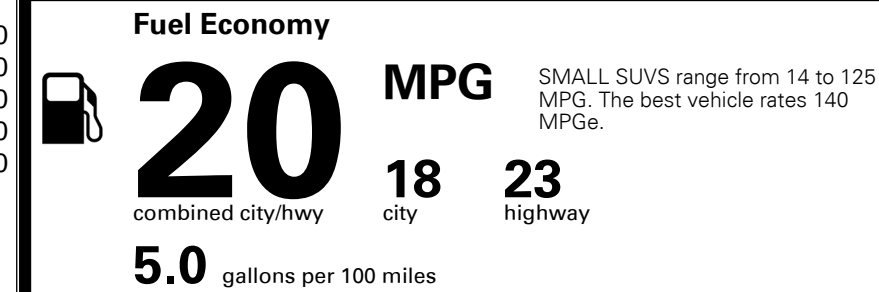

EPA DOT Fuel Economy and Environment

Gasoline Vehicle

You spend $3,500 more in fuel costs over 5 years compared to the average new vehicle.

Annual fuel cost $2,600