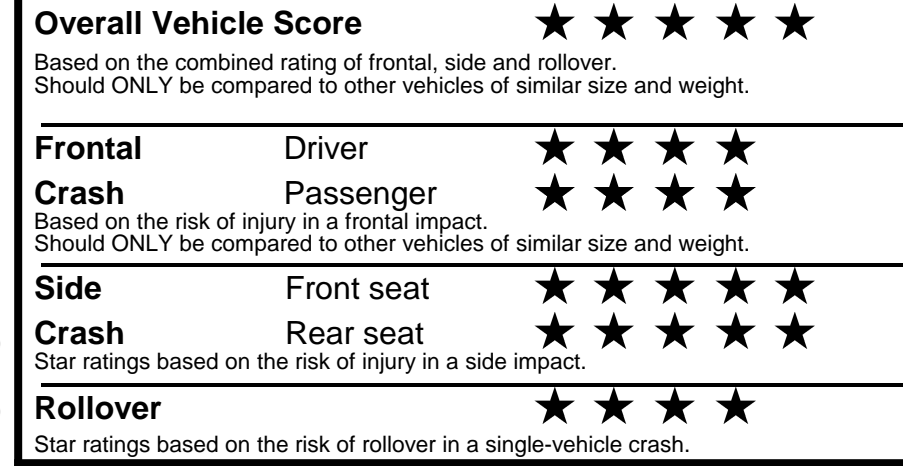

fueleconomy.gov
 Calculate personalized estimates and compare vehicles

Smartphone QR Code

GOVERNMENT 5-STAR SAFETY RATINGS

PARTS CONTENT INFORMATION

FOR VEHICLES IN THIS CAR LINE U.S./CANADIAN PARTS CONTENT: 60 %