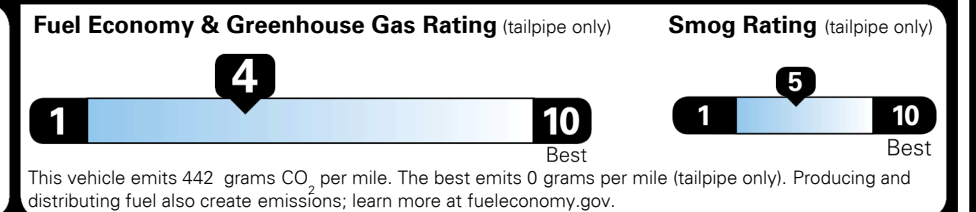

MSRP INCLUDING OPTIONS \$ 45,325.00
 INLAND FREIGHT AND HANDLING \$ 1,495.00
TOTAL MANUFACTURER'S SUGGESTED RETAIL PRICE ▶ \$ 46,820.00

TOTAL ADDITIONAL WEIGHT: 23.8

*Additional terms and conditions apply.
 **Kia Connect may be currently unavailable for some Model Year 2022 and newer vehicles sold or purchased in Massachusetts; please see owners.kia.com for more information.
 NOTE: When you purchase this vehicle, Kia America, Inc. collects personal information you provide to the dealership. For information on our collection and use of personal information and your rights, please see our Privacy Policy on www.kia.com.

EPA DOT Fuel Economy and Environment

Gasoline Vehicle

You spend \$3,500 more in fuel costs over 5 years compared to the average new vehicle.

Annual fuel cost \$2,600

Actual results will vary for many reasons, including driving conditions and how you drive and maintain your vehicle. The average new vehicle gets 28 MPG and costs \$9,500 to fuel over 5 years. Cost estimates are based on 15,000 miles per year at \$ 3.50 per gallon. MPGe is miles per gasoline gallon equivalent. Vehicle emissions are a significant cause of climate change and smog.