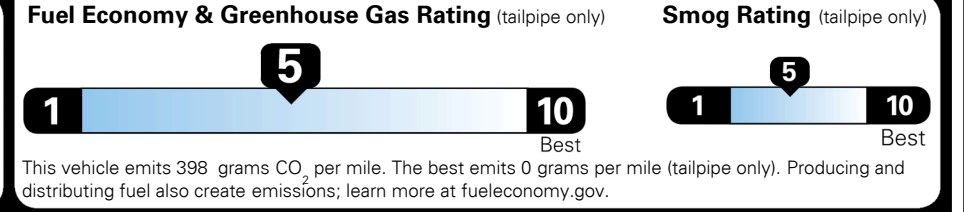

Actual results will vary for many reasons, including driving conditions and how you drive and maintain your vehicle. The average new vehicle gets 28 MPG and costs $9,500 to fuel over 5 years. Cost estimates are based on 15,000 miles per year at $ 3.50 per gallon. MPGe is miles per gasoline gallon equivalent. Vehicle emissions are a significant cause of climate change and smog.

fueleconomy.gov
Calculate personalized estimates and compare vehicles