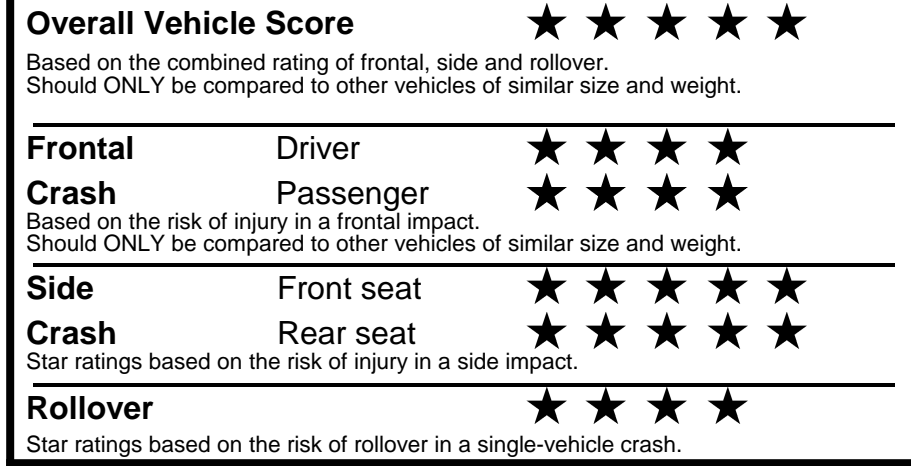

fueleconomy.gov
 Calculate personalized estimates and compare vehicles

GOVERNMENT 5-STAR SAFETY RATINGS

PARTS CONTENT INFORMATION

FOR VEHICLES IN THIS CAR LINE U.S./CANADIAN PARTS CONTENT: 60 %

MAJOR SOURCES OF FOREIGN PARTS: KOREA: 30%