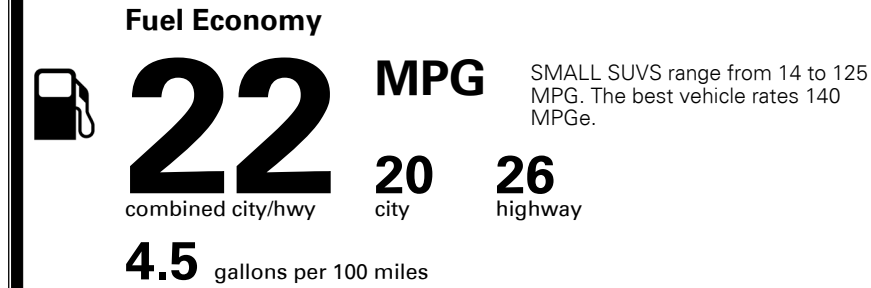

MSRP INCLUDING OPTIONS

\$ 44,120.00

INLAND FREIGHT AND HANDLING

\$ 1,495.00

TOTAL MANUFACTURER'S SUGGESTED RETAIL PRICE ▶

\$ 45,615.00

EPA DOT Fuel Economy and Environment

Gasoline Vehicle