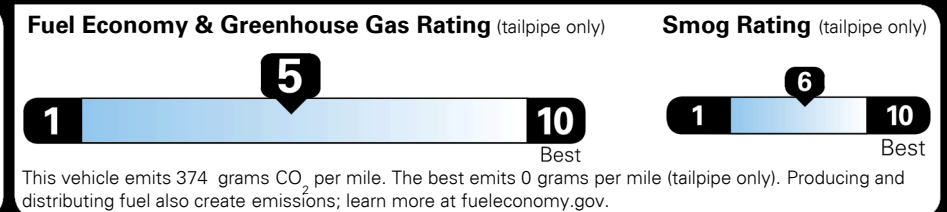

Actual results will vary for many reasons, including driving conditions and how you drive and maintain your vehicle. The average new vehicle gets 29 MPG and costs $8,500 to fuel over 5 years. Cost estimates are based on 15,000 miles per year at $ 3.30 per gallon. MPGe is miles per gasoline gallon equivalent. Vehicle emissions are a significant cause of climate change and smog.

fueleconomy.gov
Calculate personalized estimates and compare vehicles

Smartphone QR Code