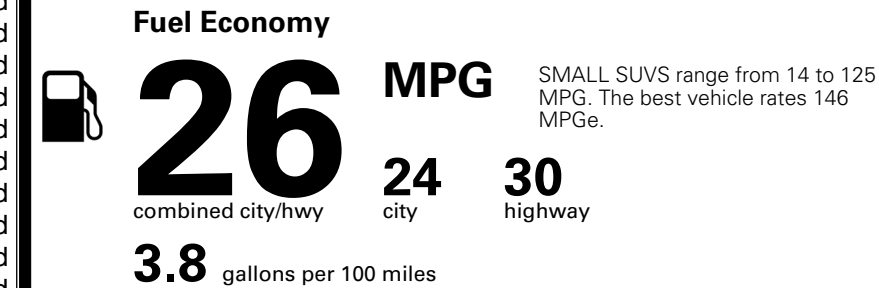

EPA DOT Fuel Economy and Environment

Gasoline Vehicle

You spend $1,000 more in fuel costs over 5 years compared to the average new vehicle.

Annual fuel cost $1,900