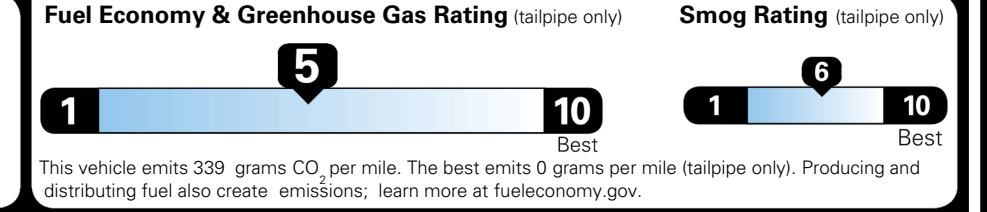

TOTAL ADDITIONAL WEIGHT: 8.1

EPA DOT Fuel Economy and Environment

Gasoline Vehicle

You spend \$1,000 more in fuel costs over 5 years compared to the average new vehicle.

Annual fuel cost \$1,900

Actual results will vary for many reasons, including driving conditions and how you drive and maintain your vehicle. The average new vehicle gets 29 MPG and costs \$8,500 to fuel over 5 years. Cost estimates are based on 15,000 miles per year at \$ 3.30 per gallon. MPGe is miles per gasoline gallon equivalent. Vehicle emissions are a significant cause of climate change and smog.