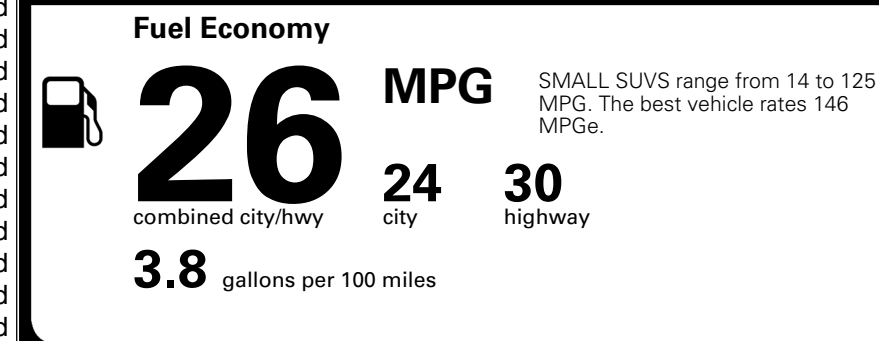

EPA DOT Fuel Economy and Environment

Gasoline Vehicle

You spend $1,000 more in fuel costs over 5 years compared to the average new vehicle.

Annual fuel cost $1,900