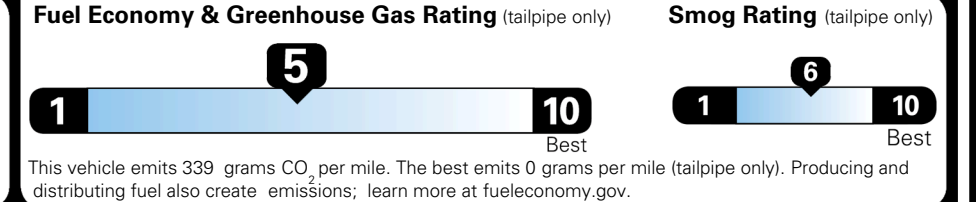

TOTAL ADDITIONAL WEIGHT: 11.1

EPA DOT Fuel Economy and Environment

Gasoline Vehicle

You spend \$1,000 more in fuel costs over 5 years compared to the average new vehicle.

Annual fuel cost \$1,900

Actual results will vary for many reasons, including driving conditions and how you drive and maintain your vehicle. The average new vehicle gets 29 MPG and costs \$8,500 to fuel over 5 years. Cost estimates are based on 15,000 miles per year at \$ 3.30 per gallon. MPGe is miles per gasoline gallon equivalent. Vehicle emissions are a significant cause of climate change and smog.